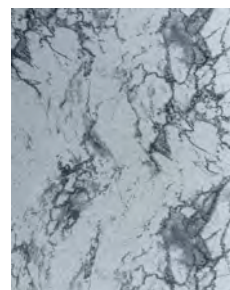

#### MARBLE

RM-PET-19P-A-44  
Marble on Ivory

RM-PET-19P-A-80  
Marble on Off White

RM-PET-19P-A-90  
Marble on Platinum

RM-PET-19P-B-60  
Marble on Charcoal

RM-PET-19P-B-67  
Marble on Bronze

STON sample swatches are available immediately on certain PET colors, others will be made upon request. Check with Fräsch Samples Department for availability.