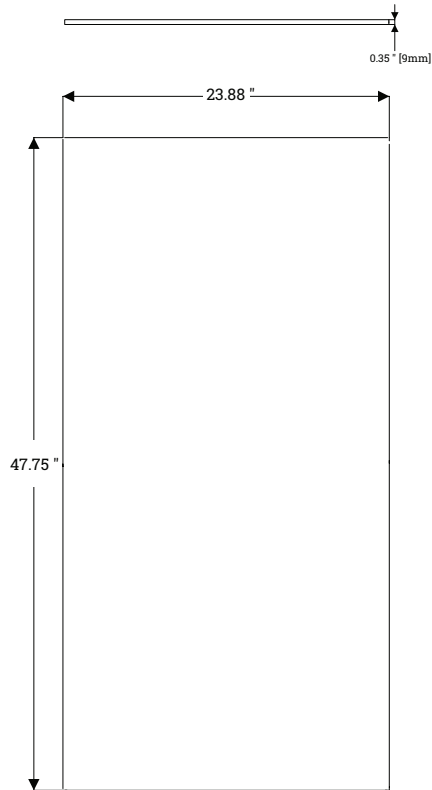

Application T-Grid Ceiling

	L	W	H	WEIGHT
VIBE Tile 2x2 9mm	23.88"	23.88"	9mm	1 lb.
VIBE Tile 2x2 12mm	23.88"	23.88"	12mm	2 lbs.
VIBE Tile 2x2 18mm	23.88"	23.88"	18mm	2 lbs.
VIBE Tile 2x2 24mm	23.88"	23.88"	24mm	4 lbs.
VIBE Tile 2x4 9mm	23.88"	47.75"	9mm	2 lbs.
VIBE Tile 2x4 12mm	23.88"	47.75"	12mm	4 lbs.
VIBE Tile 2x4 18mm	23.88"	47.75"	18mm	5 lbs.
VIBE Tile 2x4 24mm	23.88"	47.75"	24mm	7 lbs.

Installation

VIBE Tile is installed into pre-existing T-Grid ceiling extrusions. See the VIBE Tile installation manual for details.

Country of Origin

USA

fräsch!

08.2025

VIBE TILE 2x2 & 2x4

AVAILABLE DIMENSIONS

VIBE Tile 2x2 9mm

VIBE Tile 2x2 12mm

VIBE Tile 2x2 18mm

VIBE Tile 2x2 24mm

VIBE TILE 2x2 & 2x4

AVAILABLE DIMENSIONS

VIBE Tile 2x4 9mm

VIBE Tile 2x4 12mm

VIBE TILE 2x2 & 2x4

AVAILABLE DIMENSIONS

VIBE Tile 2x4 18mm

VIBE Tile 2x4 24mm