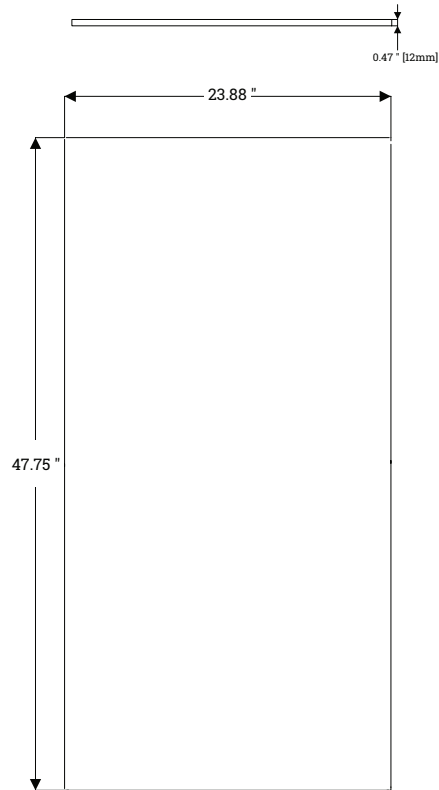

Application T-Grid Ceiling

	L	W	H	WEIGHT
VIBE Tile 2x2 9mm	23.88"	23.88"	9mm	1 lb.
VIBE Tile 2x2 12mm	23.88"	23.88"	12mm	2 lbs.
VIBE Tile 2x2 18mm	23.88"	23.88"	18mm	2 lbs.
VIBE Tile 2x2 24mm	23.88"	23.88"	24mm	4 lbs.
VIBE Tile 2x4 9mm	23.88"	47.75"	9mm	2 lbs.
VIBE Tile 2x4 12mm	23.88"	47.75"	12mm	4 lbs.
VIBE Tile 2x4 18mm	23.88"	47.75"	18mm	5 lbs.
VIBE Tile 2x4 24mm	23.88"	47.75"	24mm	7 lbs.

Installation

VIBE Tile is installed into pre-existing T-Grid ceiling extrusions. See the VIBE Tile installation manual for details.

Country of Origin

USA

fräsch!

08.2025

VIBE TILE 2x2 & 2x4

AVAILABLE DIMENSIONS

VIBE Tile 2x2 9mm

VIBE Tile 2x2 12mm

VIBE Tile 2x2 18mm

VIBE Tile 2x2 24mm

VIBE TILE 2x2 & 2x4

AVAILABLE DIMENSIONS

VIBE Tile 2x4 9mm

VIBE Tile 2x4 12mm

VIBE TILE 2x2 & 2x4

AVAILABLE DIMENSIONS

VIBE Tile 2x4 18mm

VIBE Tile 2x4 24mm