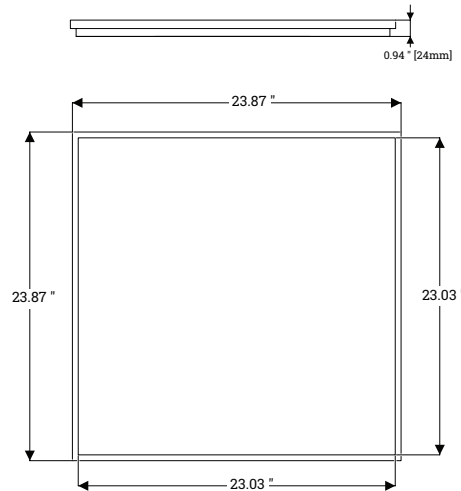

Installation

VIBE Tile is installed into pre-existing T-Grid ceiling extrusions. See the VIBE Tile installation manual for details.

Country of Origin

USA

fräsch!

08.2025

VIBE TILE 2x2 & 2x4

AVAILABLE DIMENSIONS

VIBE Tile 2x2 9mm

VIBE Tile 2x2 12mm

VIBE Tile 2x2 18mm

VIBE Tile 2x2 24mm

VIBE TILE 2x2 & 2x4

AVAILABLE DIMENSIONS

VIBE Tile 2x4 9mm

VIBE Tile 2x4 12mm

VIBE TILE 2x2 & 2x4

AVAILABLE DIMENSIONS

VIBE Tile 2x4 18mm

VIBE Tile 2x4 24mm