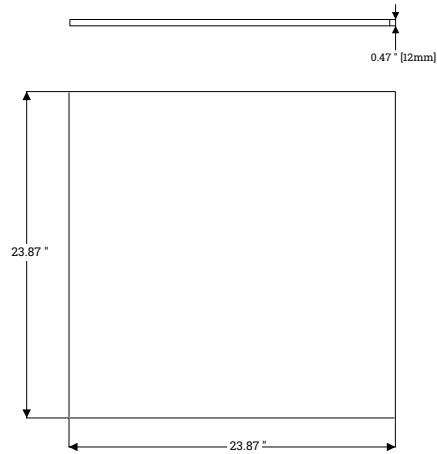

Application T-Grid Ceiling

	L	W	H	WEIGHT
VIBE Tile 2x2 9mm	23.88"	23.88"	9mm	1 lb.
VIBE Tile 2x2 12mm	23.88"	23.88"	12mm	2 lbs.
VIBE Tile 2x2 18mm	23.88"	23.88"	18mm	2 lbs.
VIBE Tile 2x2 24mm	23.88"	23.88"	24mm	4 lbs.
VIBE Tile 2x4 9mm	23.88"	47.75"	9mm	2 lbs.
VIBE Tile 2x4 12mm	23.88"	47.75"	12mm	4 lbs.
VIBE Tile 2x4 18mm	23.88"	47.75"	18mm	5 lbs.
VIBE Tile 2x4 24mm	23.88"	47.75"	24mm	7 lbs.

Installation

VIBE Tile is installed into pre-existing T-Grid ceiling extrusions. See the VIBE Tile installation manual for details.

Country of Origin

USA

fräsch!

08.2025

VIBE TILE 2x2 & 2x4

AVAILABLE DIMENSIONS

VIBE Tile 2x2 9mm

VIBE Tile 2x2 12mm

VIBE Tile 2x2 18mm

VIBE Tile 2x2 24mm

VIBE TILE 2x2 & 2x4

AVAILABLE DIMENSIONS

VIBE Tile 2x4 9mm

VIBE Tile 2x4 12mm

VIBE TILE 2x2 & 2x4

AVAILABLE DIMENSIONS

VIBE Tile 2x4 18mm

VIBE Tile 2x4 24mm