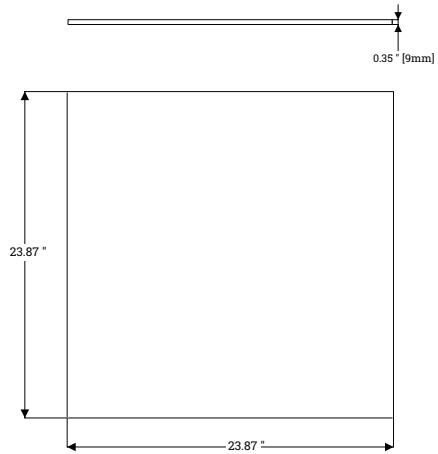

Application T-Grid Ceiling

	L	W	H	WEIGHT
VIBE Tile 2x2 9mm	23.88"	23.88"	9mm	1 lb.
VIBE Tile 2x2 12mm	23.88"	23.88"	12mm	2 lbs.
VIBE Tile 2x2 18mm	23.88"	23.88"	18mm	2 lbs.
VIBE Tile 2x2 24mm	23.88"	23.88"	24mm	4 lbs.
VIBE Tile 2x4 9mm	23.88"	47.75"	9mm	2 lbs.
VIBE Tile 2x4 12mm	23.88"	47.75"	12mm	4 lbs.
VIBE Tile 2x4 18mm	23.88"	47.75"	18mm	5 lbs.
VIBE Tile 2x4 24mm	23.88"	47.75"	24mm	7 lbs.

Installation

VIBE Tile is installed into pre-existing T-Grid ceiling extrusions. See the VIBE Tile installation manual for details.

Country of Origin

USA

fräsch!

08.2025

VIBE TILE 2x2 & 2x4

AVAILABLE DIMENSIONS

VIBE Tile 2x2 9mm

VIBE Tile 2x2 12mm

VIBE Tile 2x2 18mm

VIBE Tile 2x2 24mm

VIBE TILE 2x2 & 2x4

AVAILABLE DIMENSIONS

VIBE Tile 2x4 9mm

VIBE Tile 2x4 12mm

VIBE TILE 2x2 & 2x4

AVAILABLE DIMENSIONS

VIBE Tile 2x4 18mm

VIBE Tile 2x4 24mm