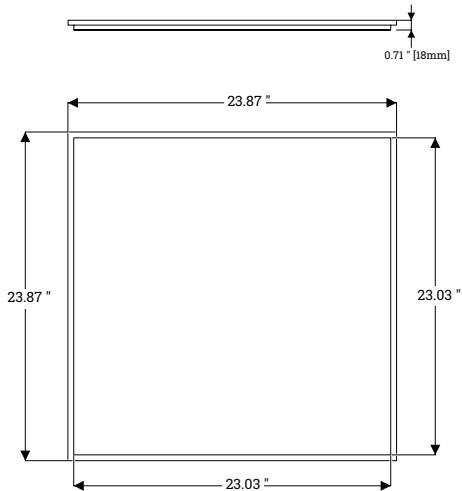

Application T-Grid Ceiling

	L	W	H	WEIGHT
VIBE Tile 2x2 9mm	23.88"	23.88"	9mm	1 lb.
VIBE Tile 2x2 12mm	23.88"	23.88"	12mm	2 lbs.
VIBE Tile 2x2 18mm	23.88"	23.88"	18mm	2 lbs.
VIBE Tile 2x2 24mm	23.88"	23.88"	24mm	4 lbs.
VIBE Tile 2x4 9mm	23.88"	47.75"	9mm	2 lbs.
VIBE Tile 2x4 12mm	23.88"	47.75"	12mm	4 lbs.
VIBE Tile 2x4 18mm	23.88"	47.75"	18mm	5 lbs.
VIBE Tile 2x4 24mm	23.88"	47.75"	24mm	7 lbs.

Installation

VIBE Tile is installed into pre-existing T-Grid ceiling extrusions. See the VIBE Tile installation manual for details.

Country of Origin

USA

fräsch!

08.2025

VIBE TILE 2x2 & 2x4

AVAILABLE DIMENSIONS

VIBE Tile 2x2 9mm

VIBE Tile 2x2 12mm

VIBE Tile 2x2 18mm

VIBE Tile 2x2 24mm

VIBE TILE 2x2 & 2x4

AVAILABLE DIMENSIONS

VIBE Tile 2x4 9mm

VIBE Tile 2x4 12mm

VIBE TILE 2x2 & 2x4

AVAILABLE DIMENSIONS

VIBE Tile 2x4 18mm

VIBE Tile 2x4 24mm