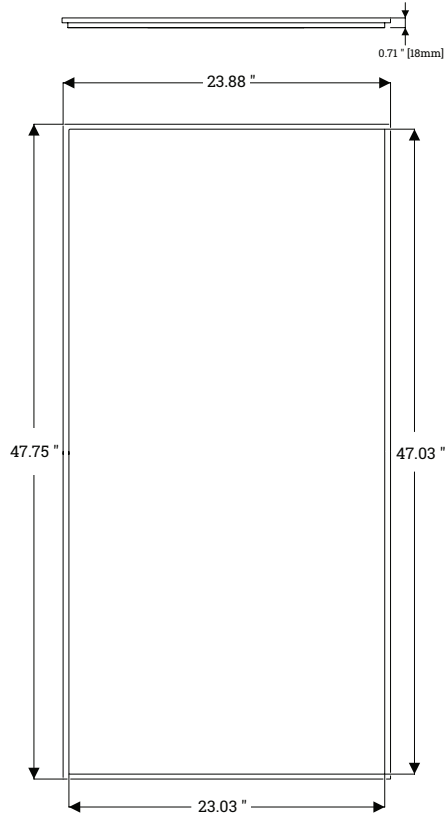

Application T-Grid Ceiling

	L	W	H	WEIGHT
VIBE Tile 2x2 9mm	23.88"	23.88"	9mm	1 lb.
VIBE Tile 2x2 12mm	23.88"	23.88"	12mm	2 lbs.
VIBE Tile 2x2 18mm	23.88"	23.88"	18mm	2 lbs.
VIBE Tile 2x2 24mm	23.88"	23.88"	24mm	4 lbs.
VIBE Tile 2x4 9mm	23.88"	47.75"	9mm	2 lbs.
VIBE Tile 2x4 12mm	23.88"	47.75"	12mm	4 lbs.
VIBE Tile 2x4 18mm	23.88"	47.75"	18mm	5 lbs.
VIBE Tile 2x4 24mm	23.88"	47.75"	24mm	7 lbs.

Installation

VIBE Tile is installed into pre-existing T-Grid ceiling extrusions. See the VIBE Tile installation manual for details.

Country of Origin

USA

fräsch!

08.2025

VIBE TILE 2x2 & 2x4

AVAILABLE DIMENSIONS

VIBE Tile 2x2 9mm

VIBE Tile 2x2 12mm

VIBE Tile 2x2 18mm

VIBE Tile 2x2 24mm

VIBE TILE 2x2 & 2x4

AVAILABLE DIMENSIONS

VIBE Tile 2x4 9mm

VIBE Tile 2x4 12mm

VIBE TILE 2x2 & 2x4

AVAILABLE DIMENSIONS

VIBE Tile 2x4 18mm

VIBE Tile 2x4 24mm