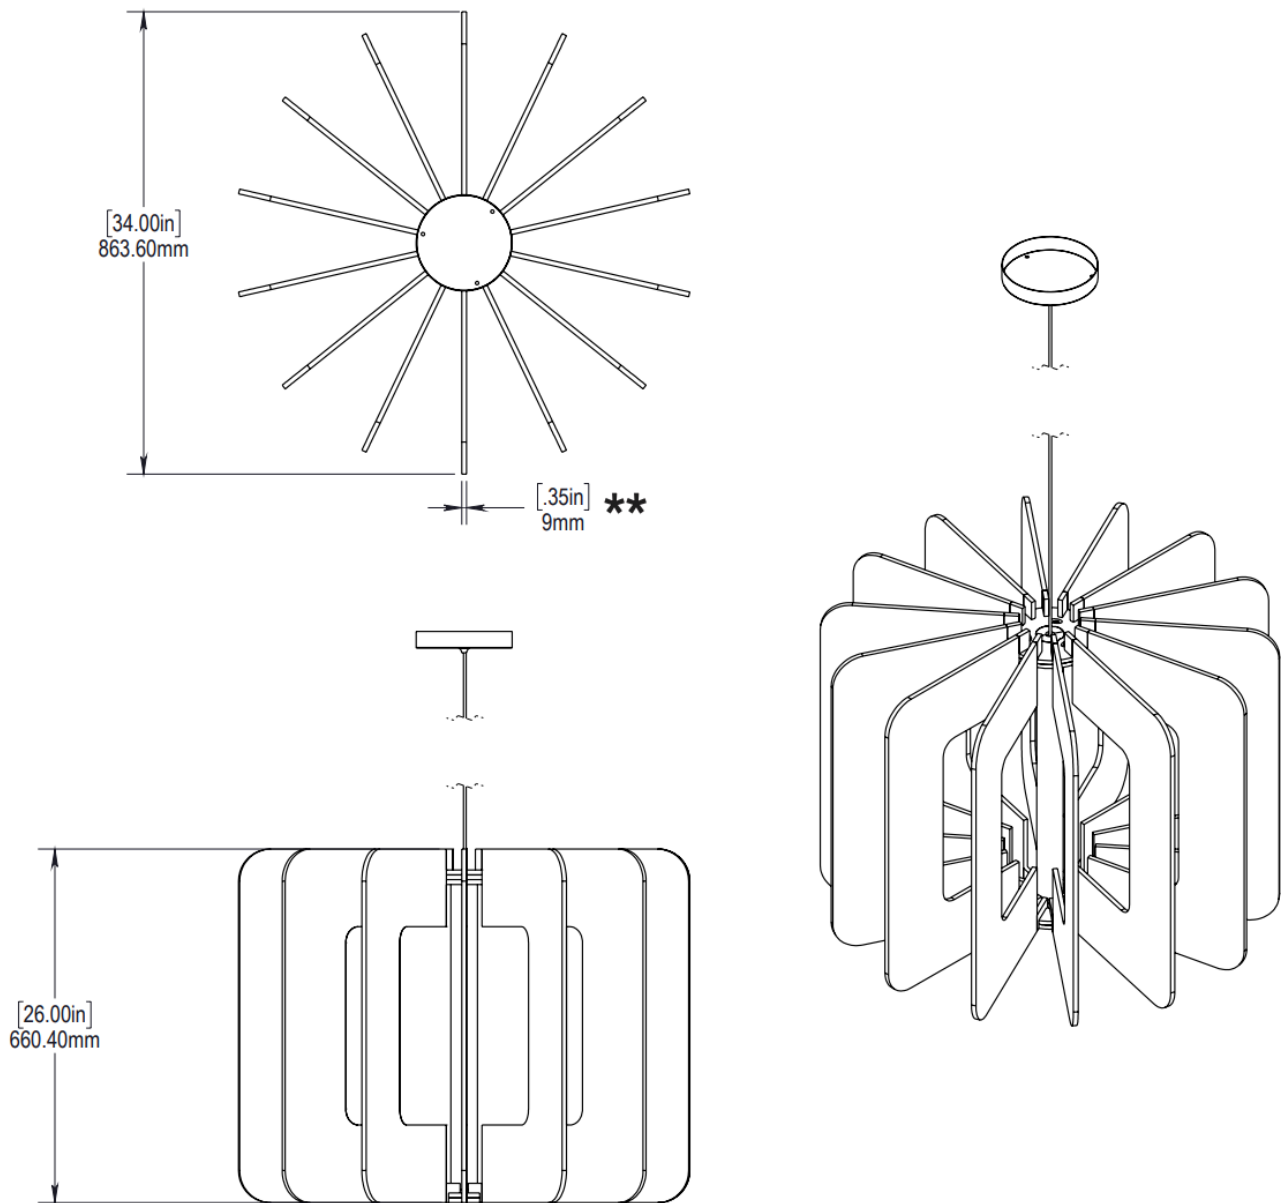

All shapes are available in LIT and NON-LIT variations.

****Also available in 12mm thick PET**

SPOKE - RECTANGLE

DIMENSIONS

All shapes are available in LIT and NON-LIT variations.

****Also available in 12mm thick PET**

**Also available in 12mm thick PET

SPOKE MINI - CIRCLE

DIMENSIONS

All shapes are available in LIT and NON-LIT variations.

**Also available in 12mm thick PET

SPOKE MINI LIT

LIGHT SPECIFICATIONS

ITEM NUMBER	H	Dia	VOLTAGE	LUMEN	WATTAGE	TEMPERATURE	DIMMING CAPABILITY	WIRING CABLE LENGTH	BODY COLOR
LGT-TUBV-CT-2DX23.6H-WH	2	23.6	120V	70 LM/W	32W	3000	0-10V	9ft	WHITE