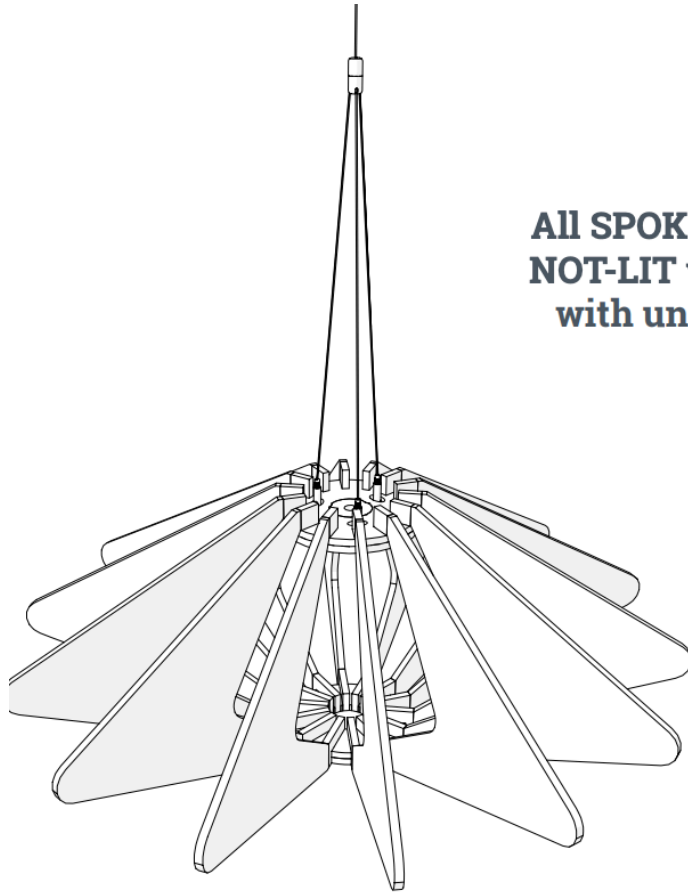

SPOKE

LIGHTING VARIATIONS

All SPOKE models are available in LIT or NOT-LIT variations. Each variation ships with unique hardware configurations.