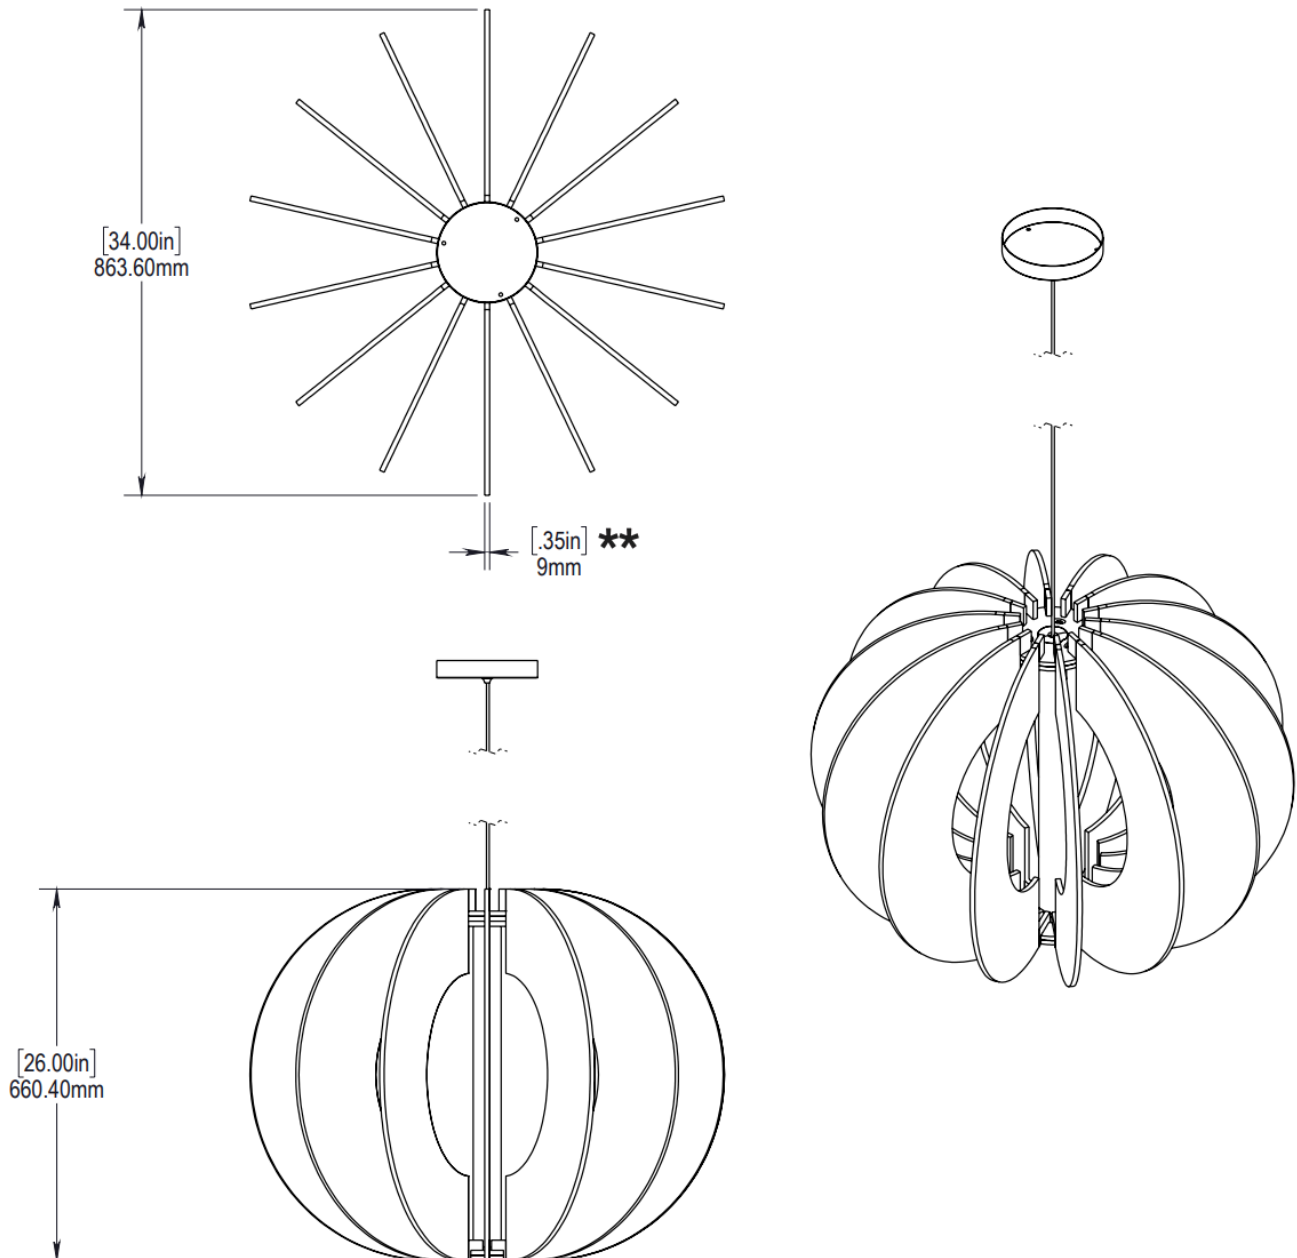

Light Canopy

Light Fixture

Lit

All wiring should be done by a qualified electrician.

SPOKE

SHAPE OPTIONS

All shapes are available in LIT and NON-LIT variations.

Triangle

Circle

Rectangle

SPOKE - TRIANGLE

DIMENSION

All shapes are available in LIT and NON-LIT variations.

****Also available in 12mm thick PET**

SPOKE - CIRCLE

DIMENSIONS

All shapes are available in LIT and NON-LIT variations.

****Also available in 12mm thick PET**

SPOKE - RECTANGLE

DIMENSIONS

All shapes are available in LIT and NON-LIT variations.

****Also available in 12mm thick PET**

**Also available in 12mm thick PET

SPOKE MINI - CIRCLE

DIMENSIONS

All shapes are available in LIT and NON-LIT variations.

**Also available in 12mm thick PET

SPOKE MINI LIT

LIGHT SPECIFICATIONS

ITEM NUMBER	H	Dia	VOLTAGE	LUMEN	WATTAGE	TEMPERATURE	DIMMING CAPABILITY	WIRING CABLE LENGTH	BODY COLOR
LGT-TUBV-CT-2DX23.6H-WH	2	23.6	120V	70 LM/W	32W	3000	0-10V	9ft	WHITE