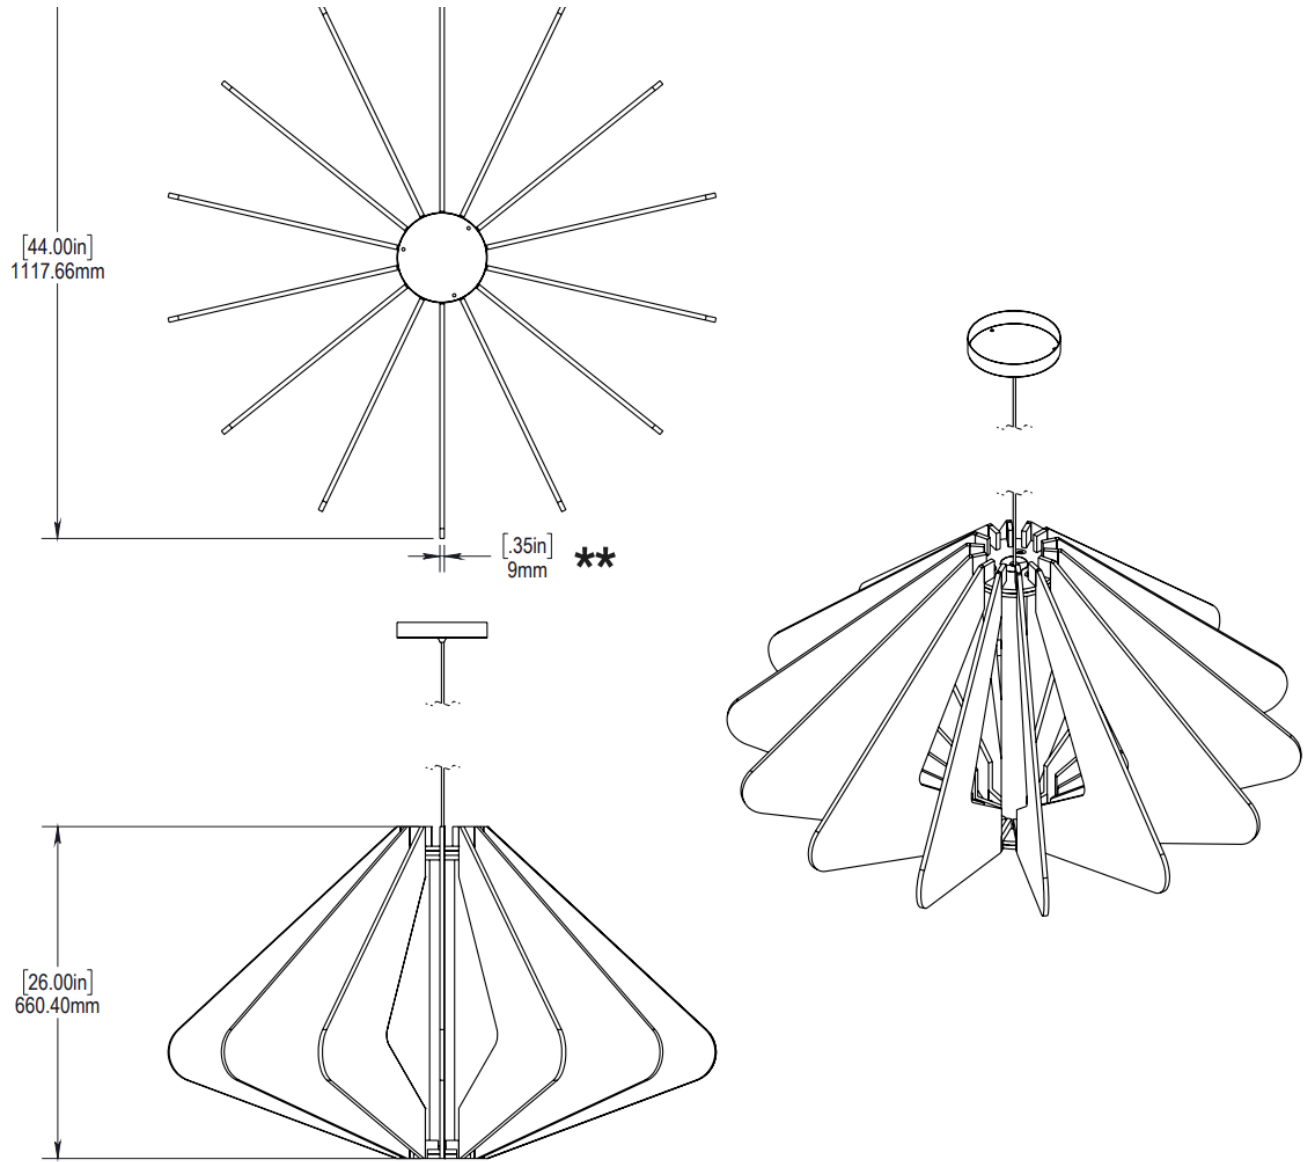

Circle

Rectangle

SPOKE - TRIANGLE

DIMENSION

All shapes are available in LIT and NON-LIT variations.

****Also available in 12mm thick PET**

SPOKE - CIRCLE

DIMENSIONS