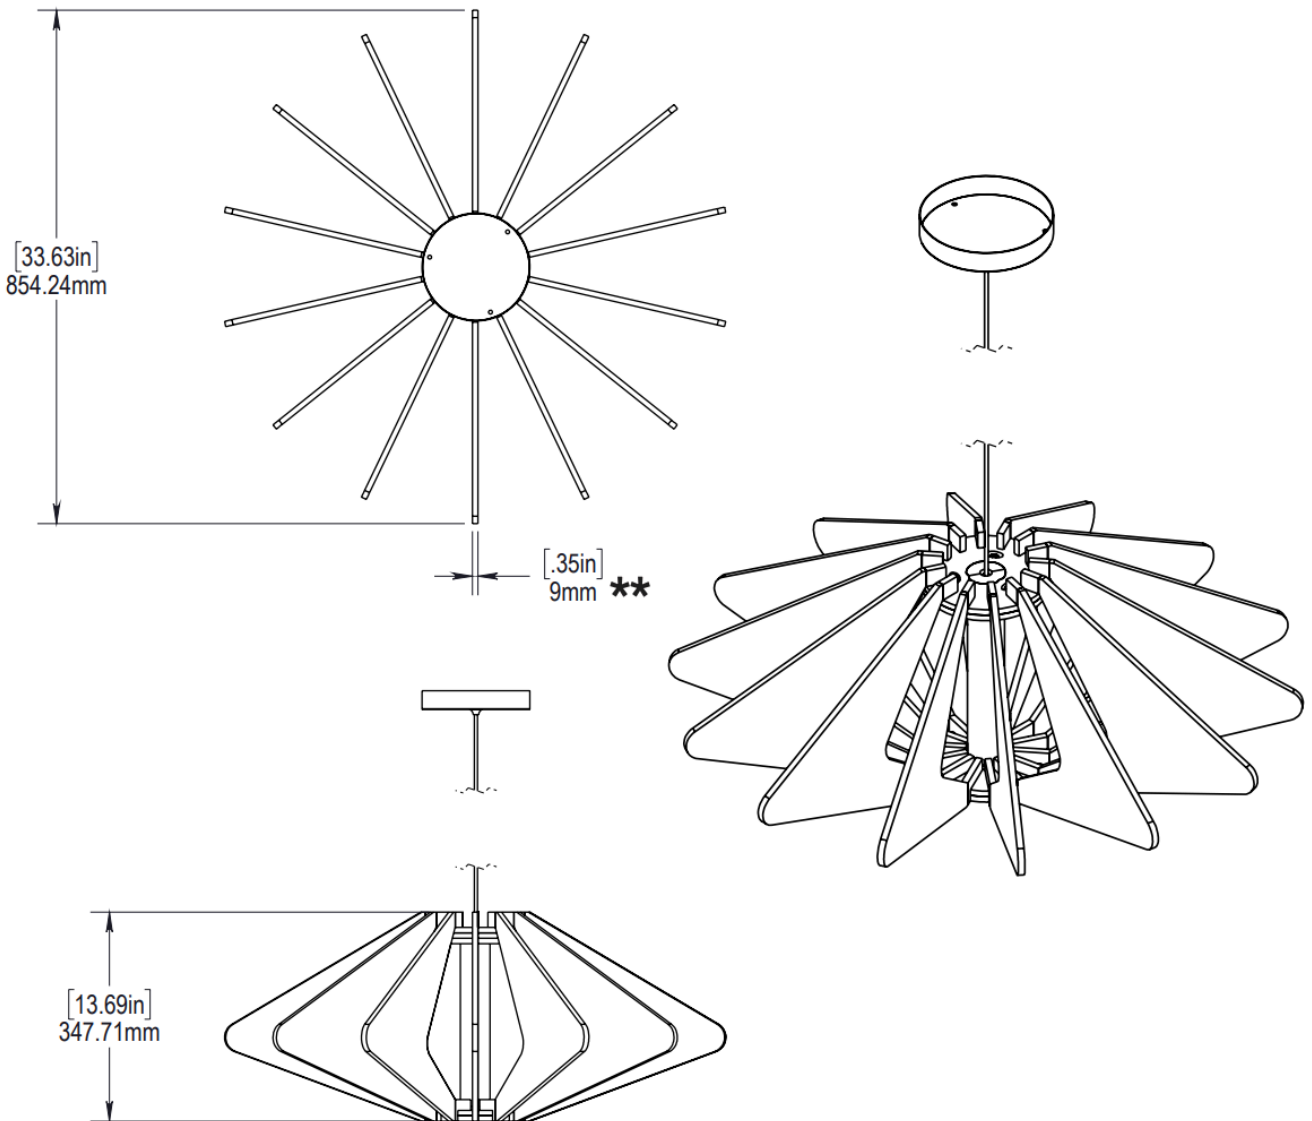

SPOKE MINI - TRIANGLE

DIMENSIONS

All shapes are available in LIT and NON-LIT variations.

**Also available in 12mm thick PET