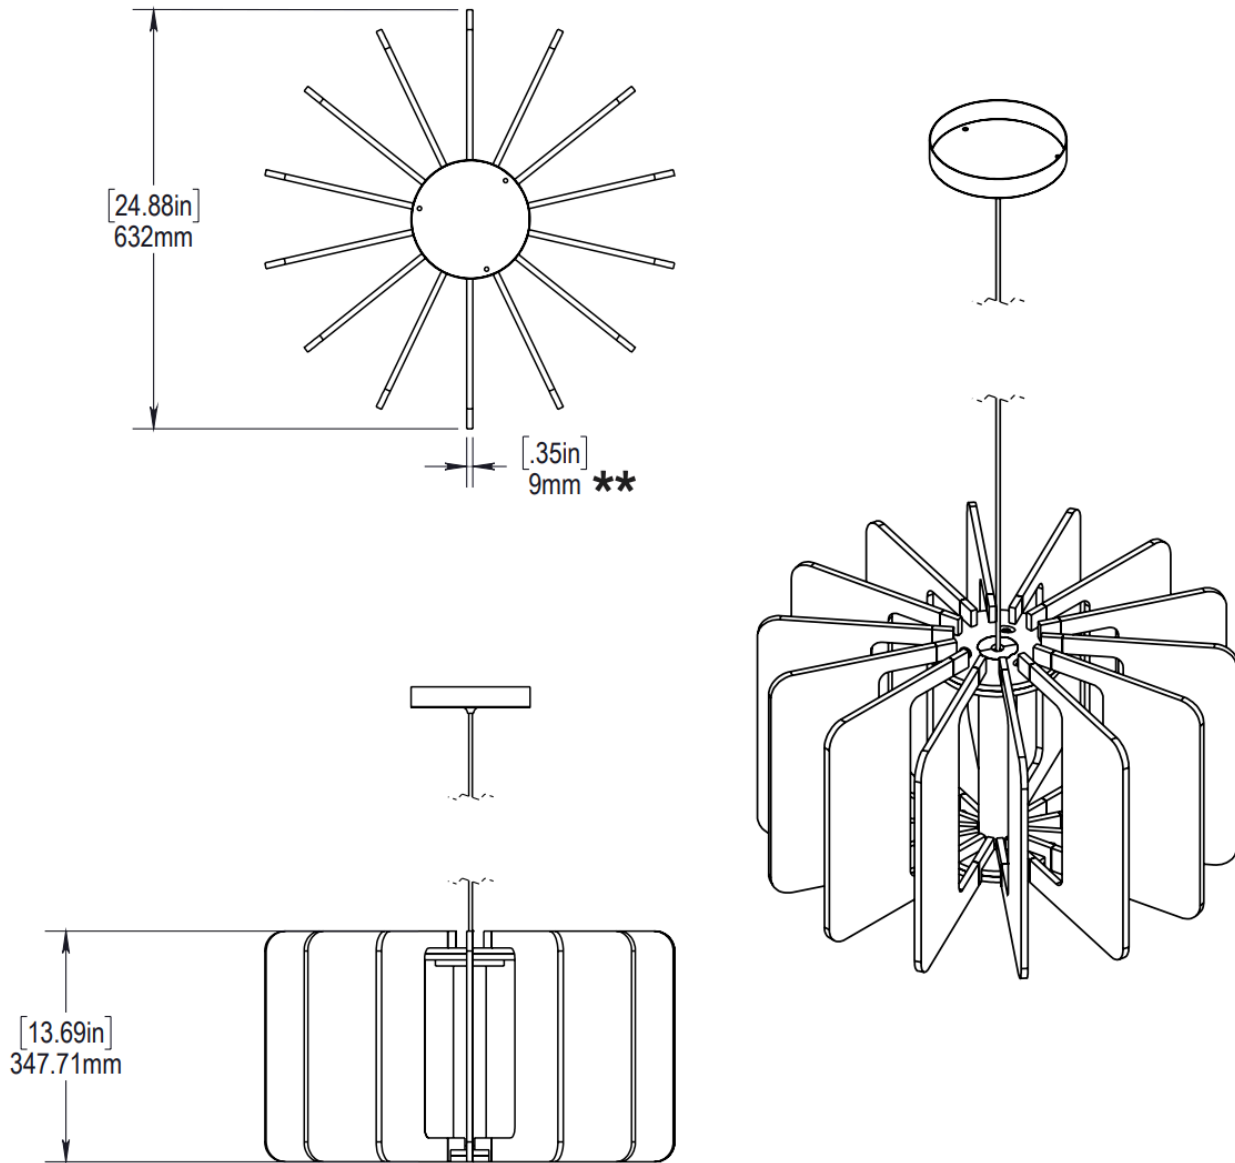

SPOKE MINI - TRIANGLE

DIMENSIONS

All shapes are available in LIT and NON-LIT variations.

**Also available in 12mm thick PET

SPOKE MINI - RECTANGLE

DIMENSIONS

All shapes are available in LIT and NON-LIT variations.

**Also available in 12mm thick PET

SPOKE MINI - CIRCLE

DIMENSIONS

All shapes are available in LIT and NON-LIT variations.

**Also available in 12mm thick PET

SPOKE MINI LIT

LIGHT SPECIFICATIONS

ITEM NUMBER	H	Dia	VOLTAGE	LUMEN	WATTAGE	TEMPERATURE	DIMMING CAPABILITY	WIRING CABLE LENGTH	BODY COLOR
LGT-TUBV-CT-2DX23.6H-WH	2	23.6	120V	70 LM/W	32W	3000	0-10V	9ft	WHITE