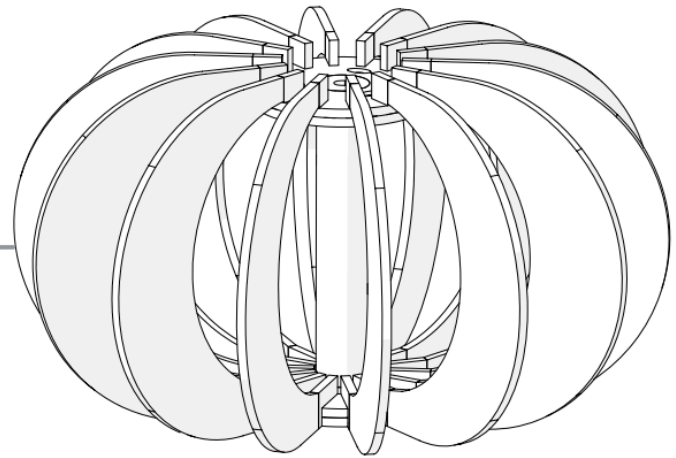

Light Canopy

Light Fixture

Lit

All wiring should be done by a qualified electrician.

SPOKE

SHAPE OPTIONS

All shapes are available in LIT and NON-LIT variations.

Triangle

Circle

Rectangle

SPOKE - TRIANGLE

DIMENSION

All shapes are available in LIT and NON-LIT variations.

****Also available in 12mm thick PET**

SPOKE - CIRCLE

DIMENSIONS