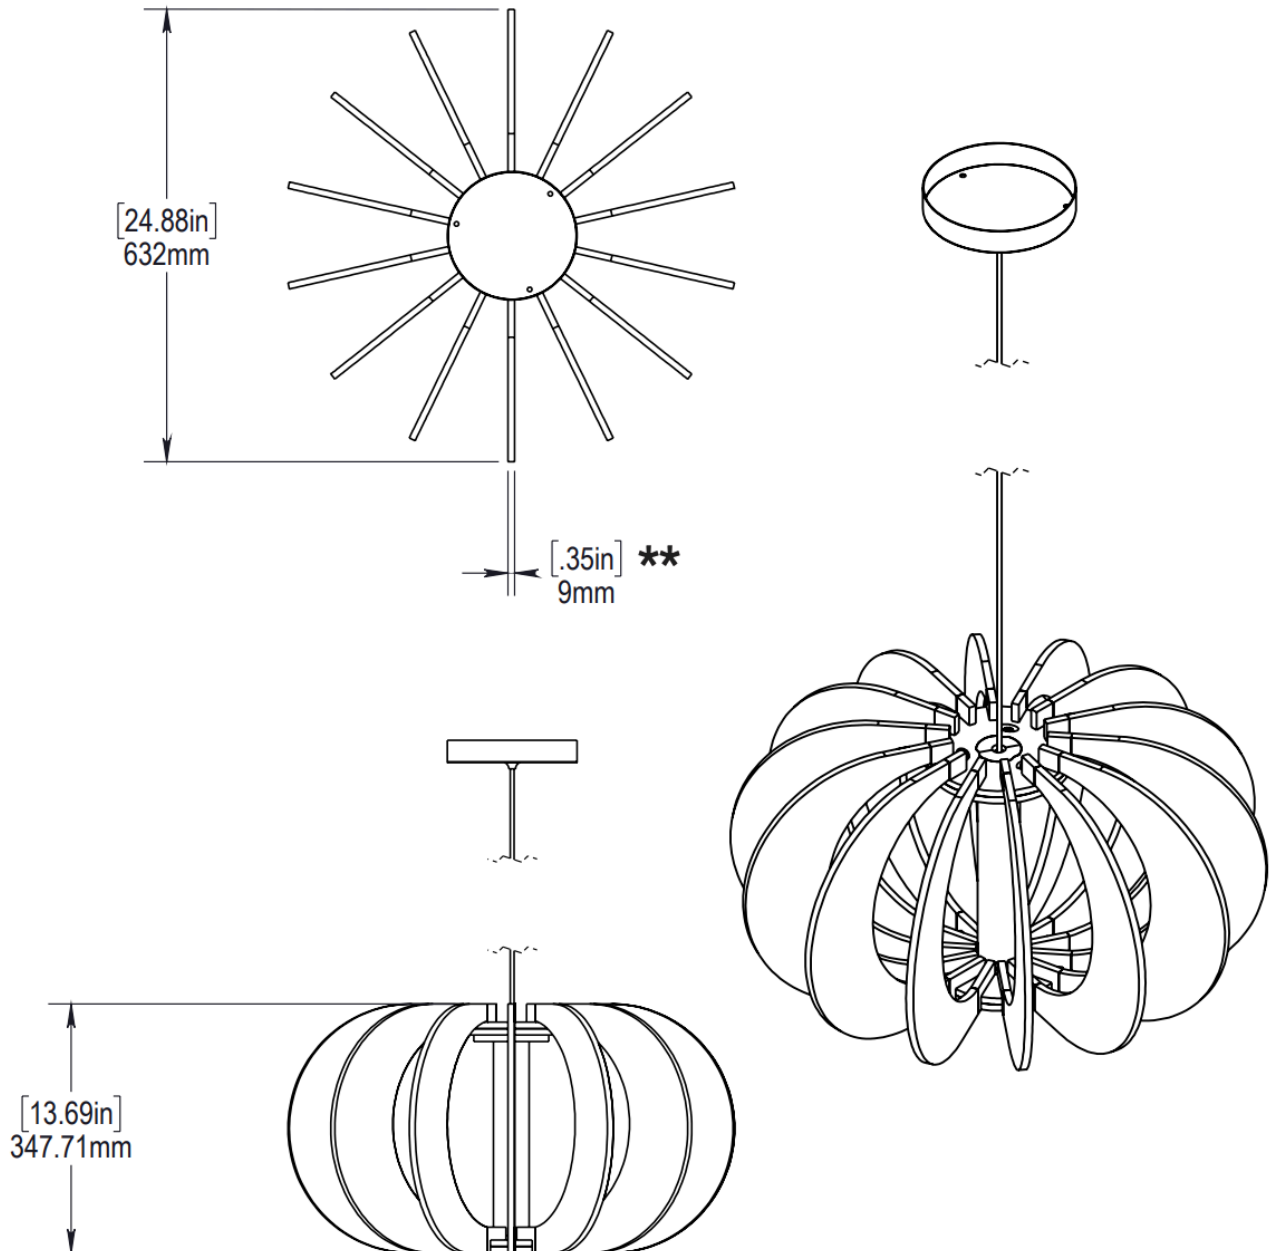

SPOKE MINI - TRIANGLE

DIMENSIONS

All shapes are available in LIT and NON-LIT variations.

**Also available in 12mm thick PET

SPOKE MINI - RECTANGLE

DIMENSIONS

All shapes are available in LIT and NON-LIT variations.

**Also available in 12mm thick PET

SPOKE MINI - CIRCLE

DIMENSIONS

All shapes are available in LIT and NON-LIT variations.

**Also available in 12mm thick PET

SPOKE MINI LIT

LIGHT SPECIFICATIONS

ITEM NUMBER	H	Dia	VOLTAGE	LUMEN	WATTAGE	TEMPERATURE	DIMMING CAPABILITY	WIRING CABLE LENGTH	BODY COLOR
LGT-TUBV-CT-2DX23.6H-WH	2	23.6	120V	70 LM/W	32W	3000	0-10V	9ft	WHITE

****Also available in 12mm thick PET**