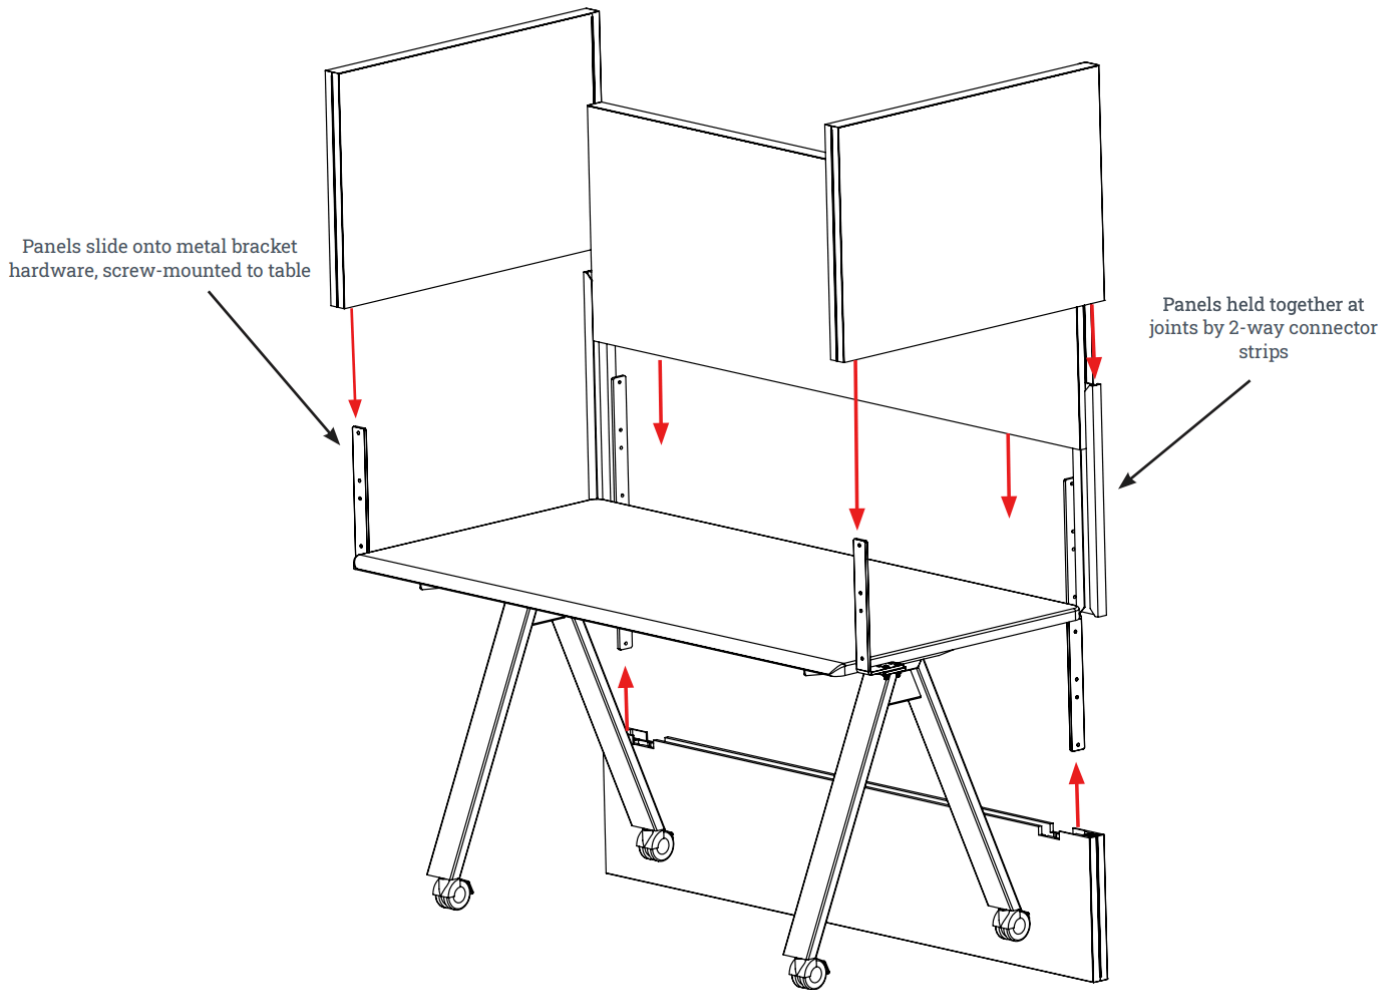

All NRC testings assumes one face/one object and does not account for the product thickness.

Environment

Low VOC;
 Post-Consumer Recycled Content
 100% Recyclable

Installation

Sofwal Divi ships flat, and requires minimal assembly to install. All components are lightweight, and fit together with basic hand-tools. Please see our installation instruction documentation for details.

Country of Origin

USA

DIVI

AVAILABLE DIMENSIONS

DIVI

EXPLODED VIEW

DIVI

SIZE CHART

Product	SKU	L (Length)	H (Height)	W (Width)
DIVI (PRIVACY + MODESTY + SIDE LEFT + SIDE RIGHT) **Total length of product does not account for thickness of side panels.	FRS-DIVI-48X32X24	48"	12"	24"
	FRS-DIVI-48x32x30	48"	12"	30"
	FRS-DIVI-48x40x24	48"	20"	24"
	FRS-DIVI-48x40x30	48"	20"	30"
	FRS-DIVI-60x32x24	60"	12"	24"
	FRS-DIVI-60x32x30	60"	12"	30"
	FRS-DIVI-60x40x24	60"	20"	24"
	FRS-DIVI-60x40x30	60"	20"	30"
	FRS-DIVI-72x32x24	72"	12"	24"
	FRS-DIVI-72x32x30	72"	12"	30"
	FRS-DIVI-72x40x24	72"	20"	24"
	FRS-DIVI-72x40x30	72"	20"	30"
	FRS-DIVI-84x32x24	84"	12"	24"
	FRS-DIVI-84x32x30	84"	12"	30"
	FRS-DIVI-84x40x24	84"	20"	24"
FRS-DIVI-84x40x30	84"	20"	30"	
DIVI - MODESTY	FRS-DIVI-M-48x12x1.65	48"	12"	1.65"
	FRS-DIVI-M-48x20x1.65	48"	20"	1.65"
	FRS-DIVI-M-60x12x1.65	60"	12"	1.65"
	FRS-DIVI-M-60x20x1.65	60"	20"	1.65"
	FRS-DIVI-M-72x12x1.65	72"	12"	1.65"
	FRS-DIVI-M-72x20x1.65	72"	20"	1.65"
	FRS-DIVI-M-84x12x1.65	84"	12"	1.65"
	FRS-DIVI-M-84x20x1.65	84"	20"	1.65"
DIVI - PRIVACY	FRS-DIVI-P-48x20x1.65	48"	20"	1.65"
	FRS-DIVI-P-60x20x1.65	60"	20"	1.65"
	FRS-DIVI-P-72x20x1.65	72"	20"	1.65"
	FRS-DIVI-P-84x20x1.65	84"	20"	1.65"
DIVI - SIDE	FRS-DIVI-SL-24x20x1.65	24"	20"	1.65"
	FRS-DIVI-SL-30x20x1.65	30"	20"	1.65"
	FRS-DIVI-SR-24x20x1.65	24"	20"	1.65"
	FRS-DIVI-SR-30x20x1.65	30"	20"	1.65"
DIVI - CUBICLE EXTENDER	FRS-DIVI-CE-48x20x1.65	48"	20"	1.65"
	FRS-DIVI-CE-60x20x1.65	60"	20"	1.65"
	FRS-DIVI-CE-72x20x1.65	72"	20"	1.65"
	FRS-DIVI-CE-84x20x1.65	84"	20"	1.65"