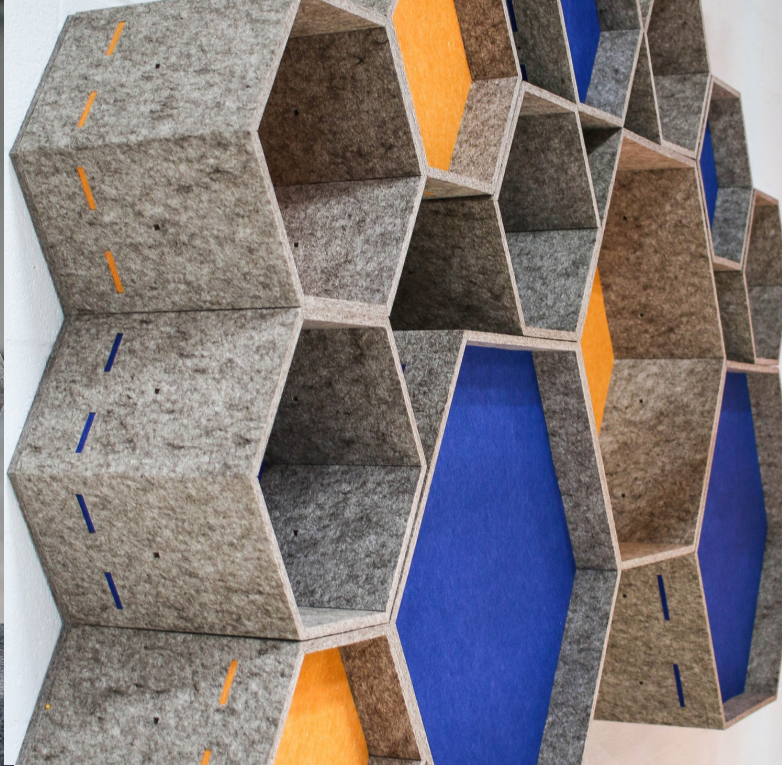

HIVE

Acoustical Shelving and Space Divider

HIVE is a combination cubby storage system and acoustical sound dampener module that can be attached to the wall or assembled together as a freestanding space divider. Inspired by the honeycomb shape made by bees, the HIVE comes in 2 different hexagon modules (27"x31" and 13"x15") that are 11" deep. Both large and small sizes fit together to form an endless pattern configuration of natural geometrical shapes. The cubby can support up to 10 lbs of load and has an average NRC value of 0.8 because of the hollow cavities formed by the PET felt structure. Perfect for storing knick-knacks or literature. The wall hanging version comes with unique template pieces that make the layout and mounting of each hexagon a breeze. The free standing version is easily assembled with a t-nut thru pre-drilled holes along the outer skin. HIVE also has an option for an integrated Bluetooth speaker that nests into the small size hexagon module.

Application Desk Mounted

	L	W	H	WEIGHT
HIVE - SMALL	14.5"	13.5"	11.5"	1.5 lbs.
HIVE - LARGE	30"	27"	11.5"	4.2 lbs.

Hardware

Default: Convenient Snap together construction

Material Content 9 mm 100% PET (55% recycled content)

Fire Rating Class A per ASTM E-84, based on 9mm white

Acoustics

Frequency (Hz)	250	500	1K	2K	NRC
NRC	0.35	0.54	0.85	1.22	0.75
Sabins per m²)	1.40	2.17	3.39	4.89	

Test was conducted while product was in its actual installation setting

All NRC testings assumes one face/one object and does not account for the product thickness

Environment

Low VOC;
Post-Consumer Recycled Content
100% Recyclable

Installation

HIVE requires no hardware. It is designed to snap together and conveniently stacks to provided division between spaces.

Country of Origin

USA

Warranty

2 Years