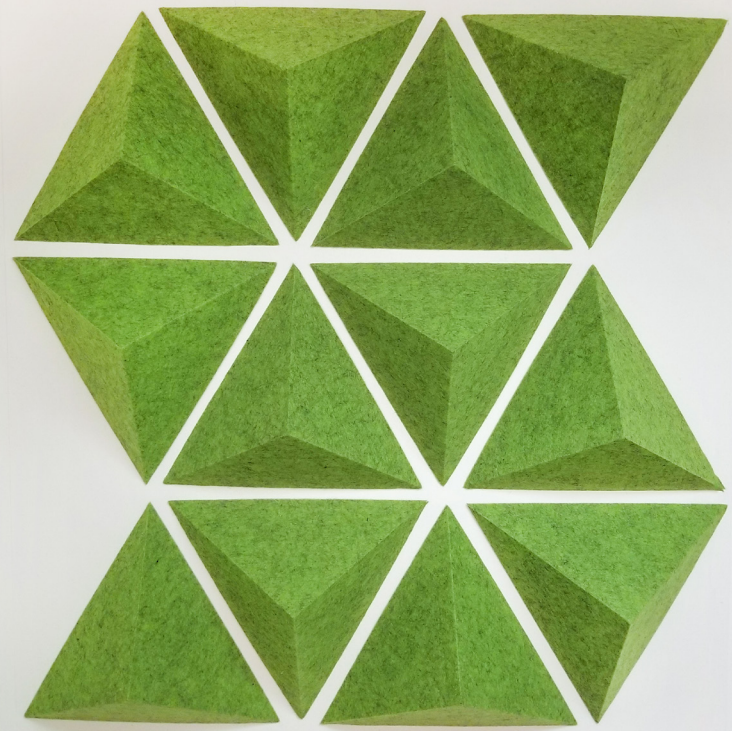

CUBISM-PYRA

Fräsch was founded on the belief that creating healthy and beautiful office environments leads to a happier and highly motivated workforce.

CUBISM - PYRA

Acoustical Wall & Ceiling Fixture

Frasch's CUBISM Series presents a bold three-dimensional design that will add depth and modern beauty to any space. Create your own original work of art by mixing 37 colors and rotating tiles to create unique patterns. CUBISM's unique hollow design provides superior sound absorption. Create soft curves or a woven aesthetic with CUBISM – PYRA.

CUBISM utilizes a large hollow cavity to provide superior sound absorption. Since the design does not rely on fill material, it is made of 100% PET Felt, creating a combined NRC rating of .85. The Secret Trap Door design (patent pending) allows for easy installation with standard screws. No gluing! No special hardware!

Application Wall, Ceiling

	L	W	H	WEIGHT
CUBISM-PYRA FULL [SET OF 12]	16"	14"	5"	1.13 lbs.
CUBISM-PYRA *HALF	8"	14"	3"	0.57 lbs.

*CUBISM-PYRA HALF is special order; does not come with SET

Hardware

Default: Secret Trap Door, Sheetrock Screw, Roberts 3095 Carpet Adhesive, Heavy Duty Liquid Nail

Variation 1

Variation 2

Variation 3