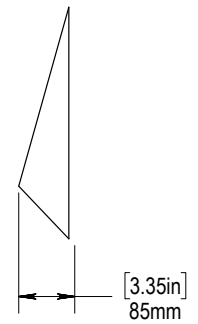

Application Wall, Ceiling

	L	W	H	WEIGHT
CUBISM-PYRA FULL [SET OF 12]	16"	14"	5"	1.13 lbs.
CUBISM-PYRA *HALF	8"	14"	3"	0.57 lbs.

*CUBISM-PYRA HALF is special order; does not come with SET

Hardware

Default: Secret Trap Door, Sheetrock Screw, Roberts 3095 Carpet Adhesive, Heavy Duty Liquid Nail

Country of Origin

USA

Warranty

2 Years

PYRA

AVAILABLE DIMENSIONS

CUBISM-PYRA

AVAILABLE DIMENSIONS