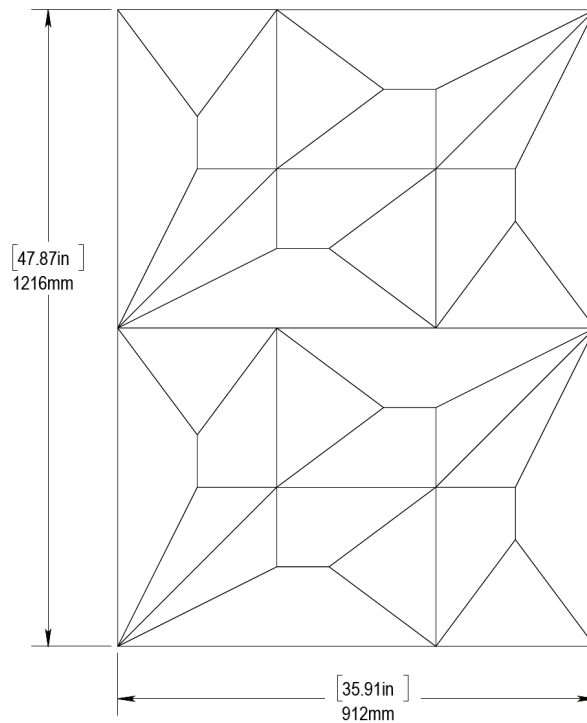

Country of Origin

USA

Warranty

2 Years

CUBISM-POLY

AVAILABLE DIMENSIONS

CUBISM-POLY

AVAILABLE DIMENSIONS