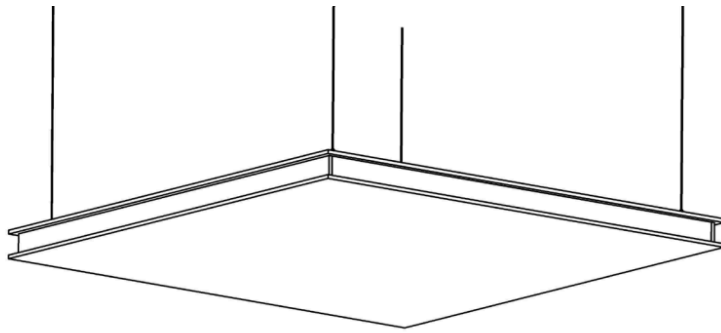

Color	Wattage	Size
40K	40 W	23.625" x 23.625"

CLOUD ROUND NON-LIT

AVAILABLE DIMENSIONS

CLOUD ROUND LIT

AVAILABLE DIMENSIONS

CLOUD HEX NON-LIT

AVAILABLE DIMENSIONS

TOP

BOTTOM

CLOUD SQUARE NON-LIT

AVAILABLE DIMENSIONS

OR

OR

CLOUD SQUARE LIT

AVAILABLE DIMENSIONS