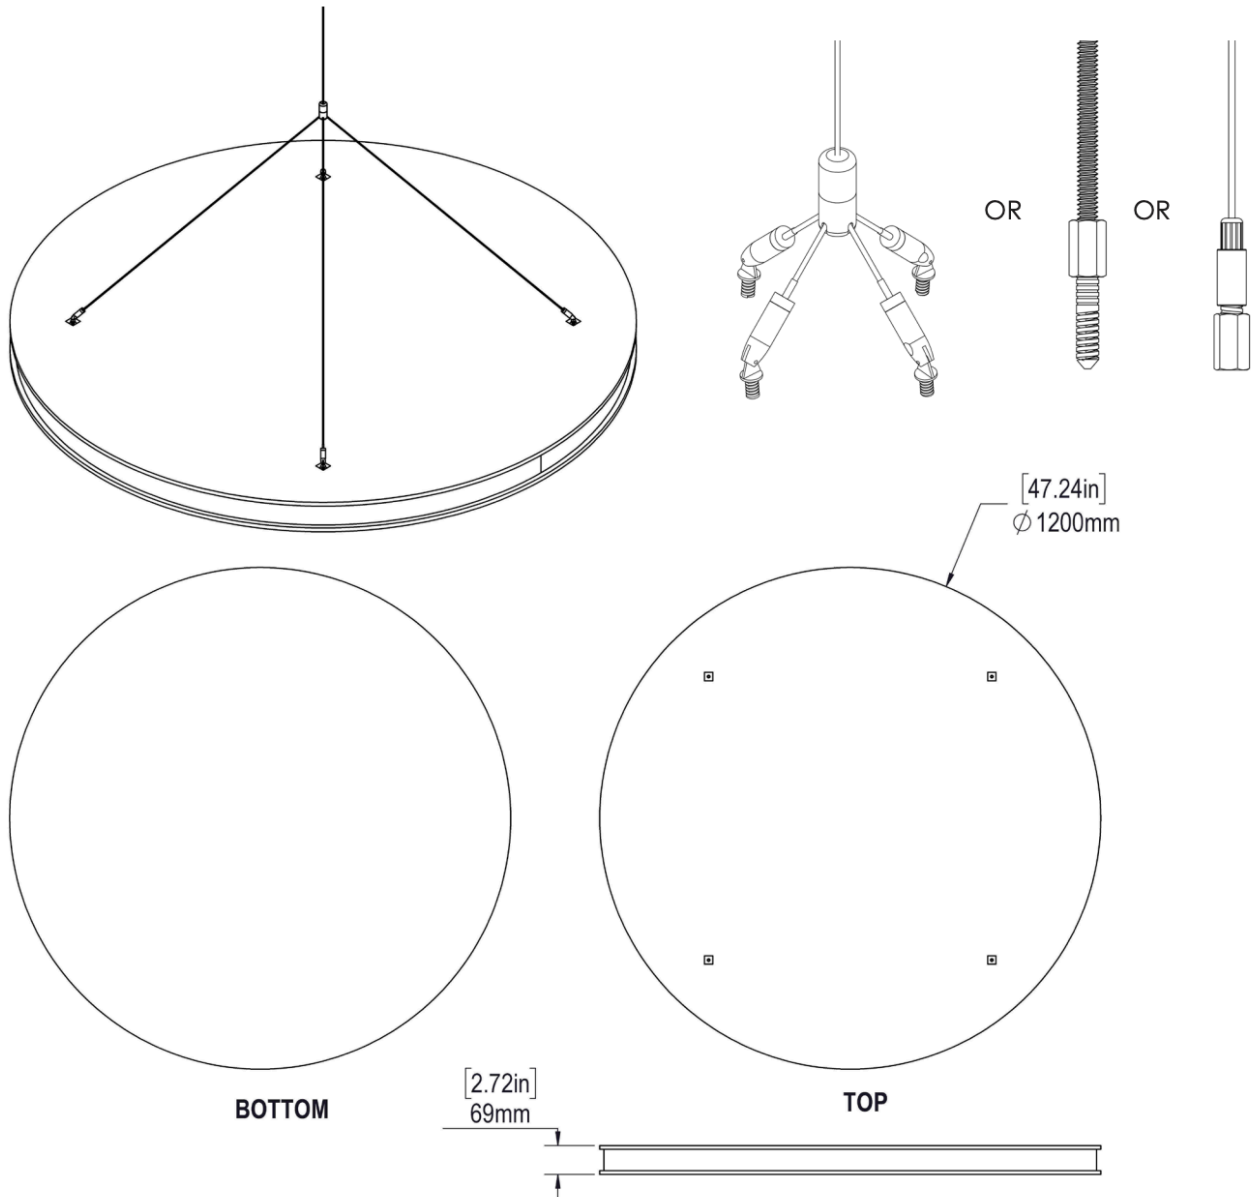

CLOUD SQUARE LIT

LIGHTING SPECIFICATION

24" LED Edgelit Flat Panel Light

- Ultra thin LED panel light made from high-grade aluminum
- Environmentally-friendly, mercury-free
- IC Rated for dry and damp locations
- CRI >80 standard
- Multiple Kelvin temperatures available (3500K, 4000K, 5000K)
- L70: >50,000 Hours
- Dimming: 0-10V 120-277V
- Power factor >0.90

Color	Wattage	Size
40K	40 W	23.625" x 23.625"

CLOUD ROUND NON-LIT

AVAILABLE DIMENSIONS

CLOUD ROUND LIT

AVAILABLE DIMENSIONS

CLOUD HEX NON-LIT

AVAILABLE DIMENSIONS

TOP