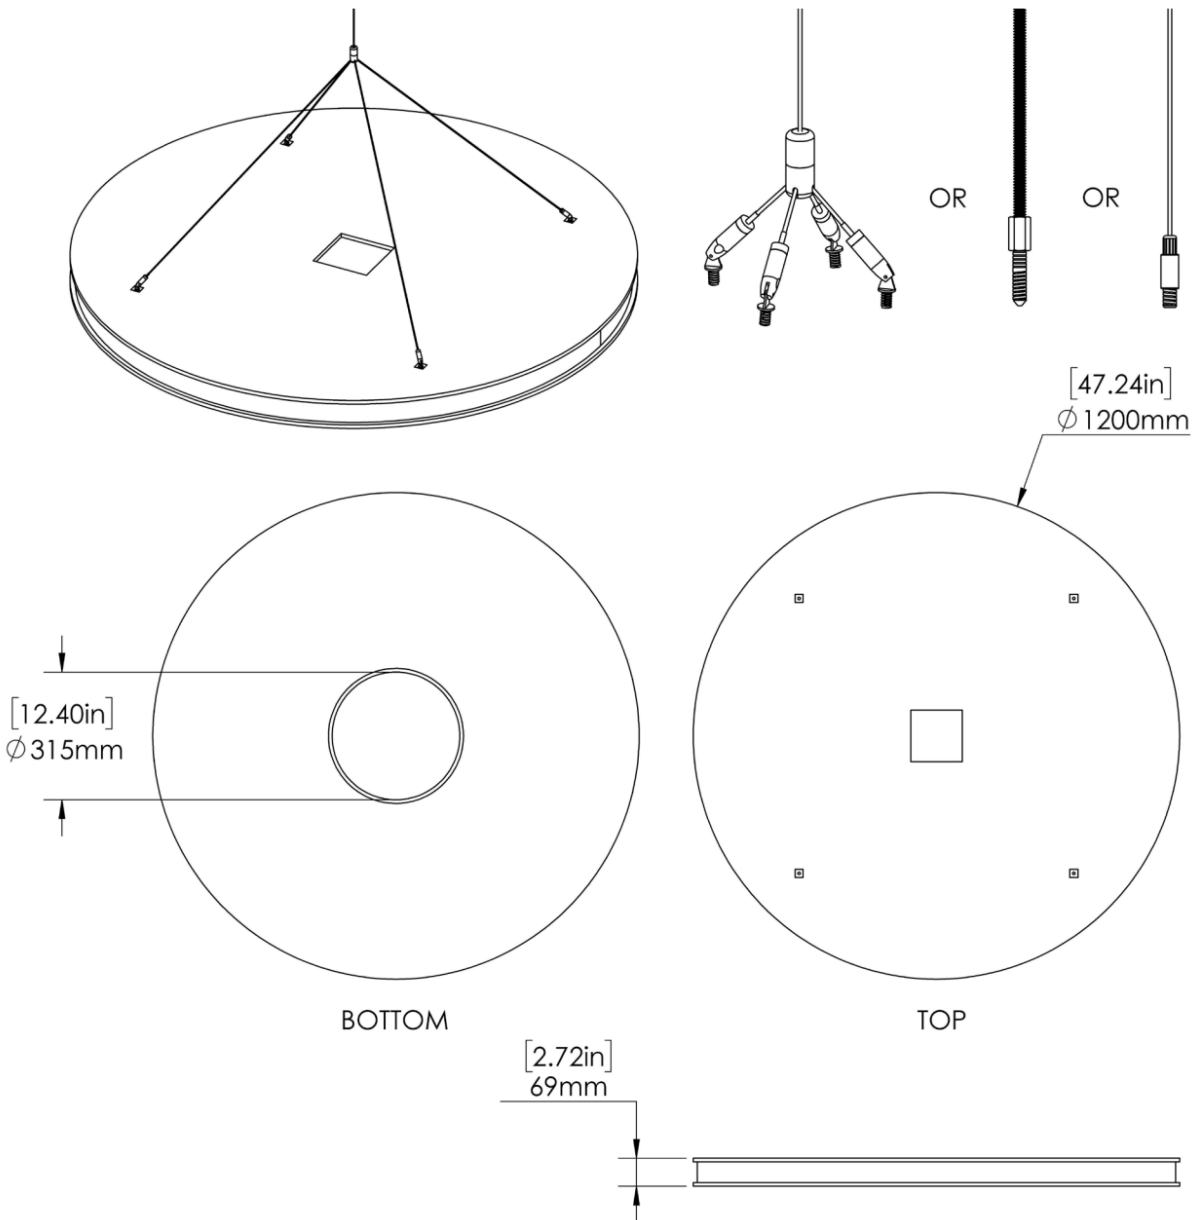

Color	Wattage	Size
40K	40 W	23.625" x 23.625"

CLOUD ROUND NON-LIT

AVAILABLE DIMENSIONS

CLOUD ROUND LIT

AVAILABLE DIMENSIONS

CLOUD HEX NON-LIT

AVAILABLE DIMENSIONS

TOP

BOTTOM

CLOUD SQUARE NON-LIT

AVAILABLE DIMENSIONS

OR

OR

CLOUD SQUARE LIT

AVAILABLE DIMENSIONS