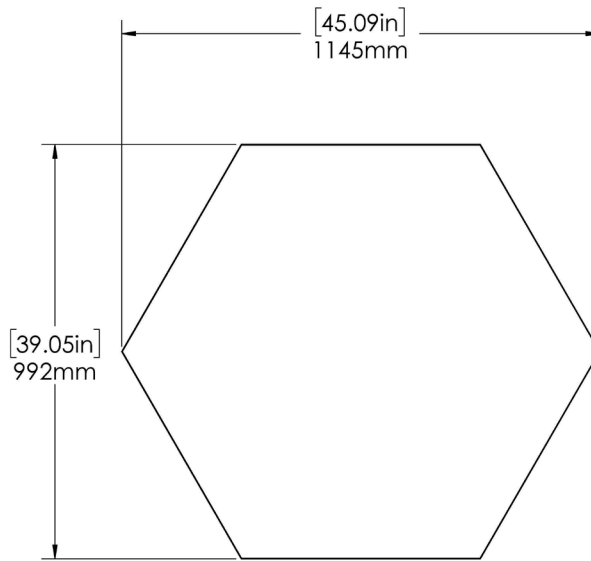

Application Ceiling Suspended

	L	W	H	WEIGHT
*CLOUD - CIRCLE		47"	2.75"	10 lbs.
*CLOUD - SQUARE	47"	47"	2.75"	15 lbs.
**CLOUD - HEX	45"	39"	2"	8 lbs.

*Custom Sizing Available. Lit Option= Add 5lbs.

**HEX CLOUD comes NON-LIT only

Color	Wattage	Size
40K	40 W	23.625" x 23.625"

CLOUD ROUND NON-LIT

AVAILABLE DIMENSIONS

CLOUD ROUND LIT

AVAILABLE DIMENSIONS

CLOUD HEX NON-LIT

AVAILABLE DIMENSIONS

TOP

BOTTOM

CLOUD SQUARE NON-LIT

AVAILABLE DIMENSIONS

OR

OR

CLOUD SQUARE LIT

AVAILABLE DIMENSIONS