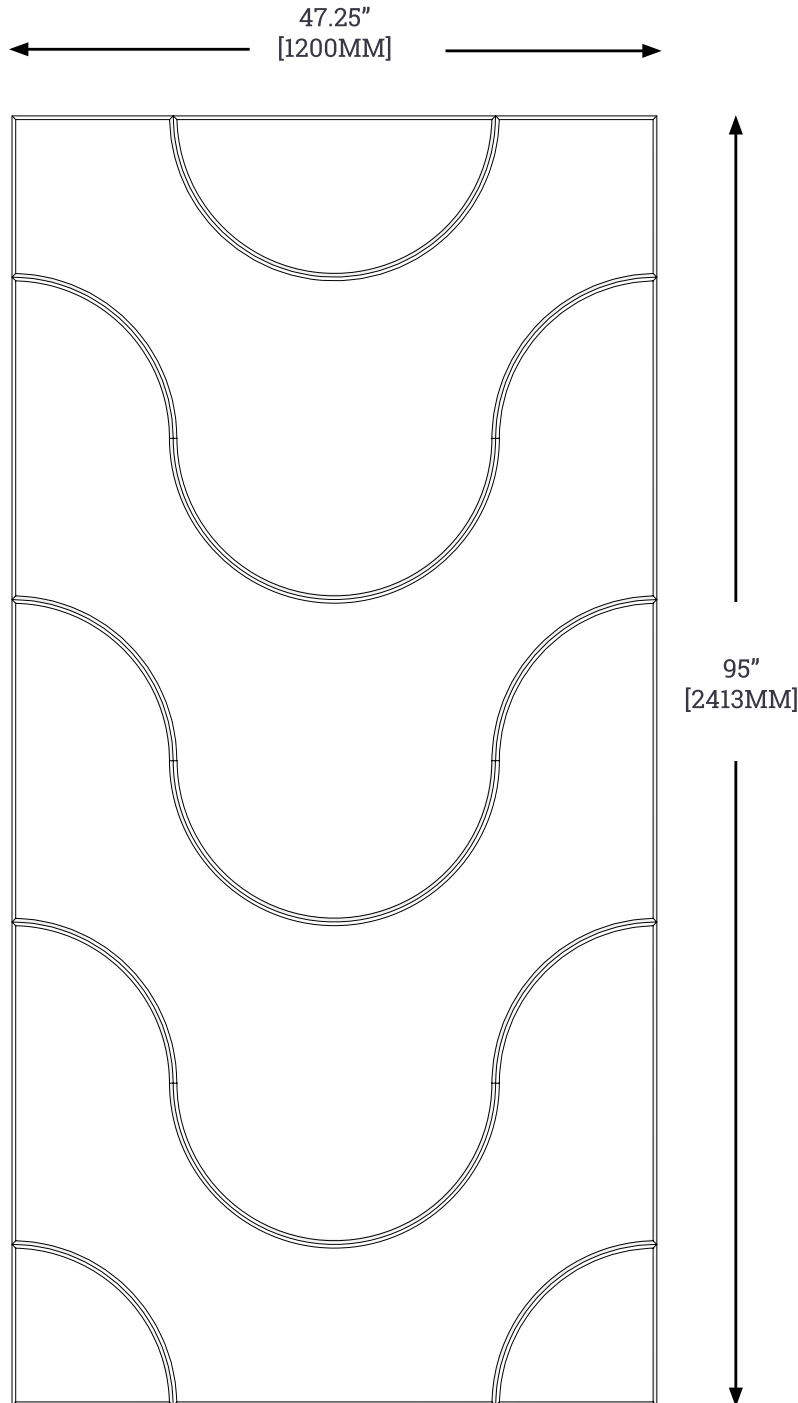

Application Wall

Dimensions:

| | L | W | Thickness |
|------|--------|-----|-----------|
| Size | 47.25" | 95" | 9mm |

See drawings below for further details.

Material Content

100% Polyethylene Terephthalate (PET)
 55% Recycled Content
 100% Recyclable

WIND 5

PINSTRIPE
HORIZONTAL

PINSTRIPE
VERTICAL

CHEVRON 1

CHEVRON 2

BRIK FLOW 4X8

PATTERN OPTIONS

CHEVRON 3

TREE

LINEAR

BASKET WEAVE

WINDOWPANE

SUNSET

LOOP

BRIK FLOW 4X8 [ALL PATTERNS]

DIMENSIONS

[9MM]
MATERIAL
THICKNESS

PINSTRIPES HORIZONTAL

PINSTRIPES VERTICAL

CHEVRON 1

CHEVRON 2

CHEVRON 3

TREE

LINEAR