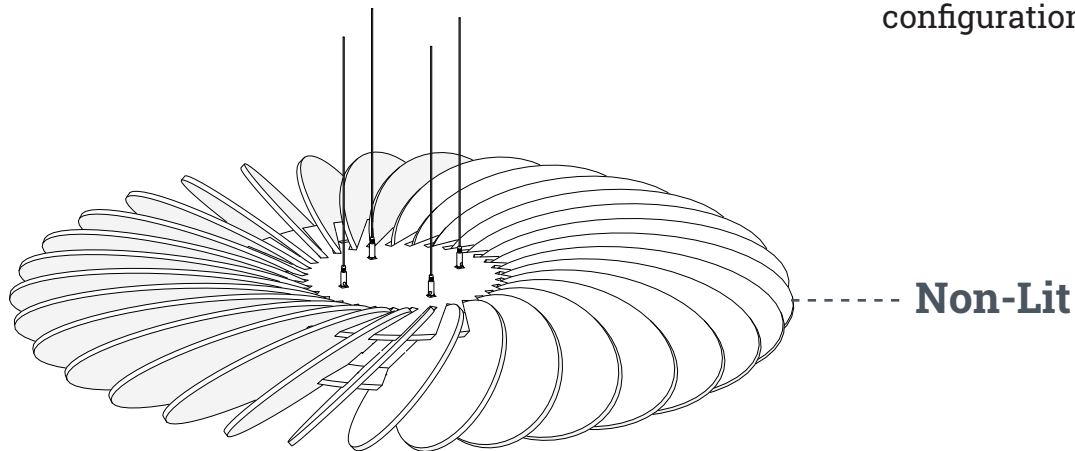

BLOOM

All BLOOM models are available in LIT or NOT-LIT versions. Each version ships with unique hardware configurations.

***Fixture is not pre-wired.
All wiring should be done by a qualified
electrician.**