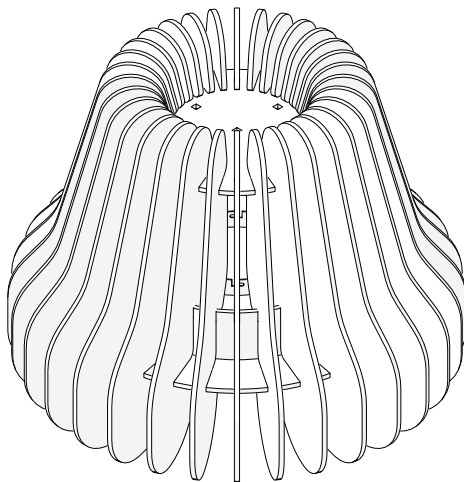

BLOOM

LIGHT SPECIFICATIONS

ITEM NUMBER	DIAMETER	HEIGHT	VOLTAGE	LUMEN	WATTAGE	TEMPERATURE	DIMMING CAPABILITY	BODY COLOR	CORD LENGTH
LGT-LL0112M	15.7"	3.7"	AC120-277V	2500	30	3000K	0-10V	WHITE	NONE*

***Fixture is not pre-wired.
All wiring should be done by a qualified
electrician.**

BLOOM

SHAPE OPTIONS *All shapes are available in LIT and NON-LIT versions.*

Foxtail

Cypress

Trumpet

Zinnia

BLOOM - FOXTAIL

DIMENSIONS *All shapes are available in LIT and NON-LIT versions.*

24.49"

31.50"

14.57"

BLOOM - CYPRESS

DIMENSIONS *All shapes are available in LIT and NON-LIT versions.*

BLOOM - TRUMPET

DIMENSIONS *All shapes are available in LIT and NON-LIT versions.*

BLOOM - ZINNIA

DIMENSIONS *All shapes are available in LIT and NON-LIT versions.*

51.57"

7.21"

14.15"