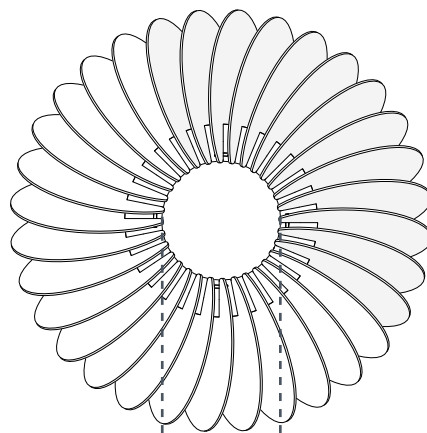

BLOOM

SHAPE OPTIONS *All shapes are available in LIT and NON-LIT versions.*

Foxtail

Cypress

Trumpet

Zinnia

BLOOM - FOXTAIL

DIMENSIONS *All shapes are available in LIT and NON-LIT versions.*

24.49"

31.50"

14.57"

BLOOM - CYPRESS

DIMENSIONS *All shapes are available in LIT and NON-LIT versions.*

BLOOM - TRUMPET

DIMENSIONS *All shapes are available in LIT and NON-LIT versions.*

BLOOM - ZINNIA

DIMENSIONS *All shapes are available in LIT and NON-LIT versions.*

51.57"

7.21"

14.15"