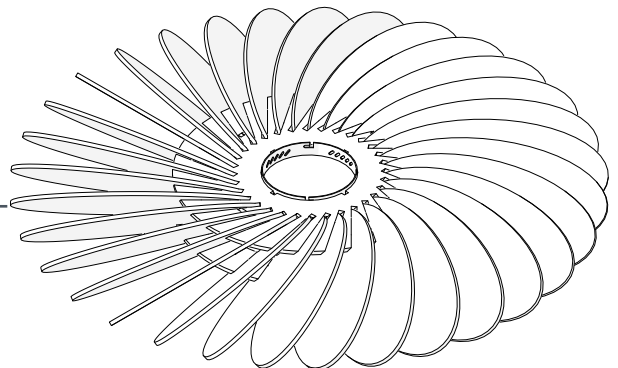

BLOOM

LIGHT SPECIFICATIONS

ITEM NUMBER	DIAMETER	HEIGHT	VOLTAGE	LUMEN	WATTAGE	TEMPERATURE	DIMMING CAPABILITY	BODY COLOR	CORD LENGTH
LGT-LL0112M	15.7"	3.7"	AC120-277V	2500	30	3000K	0-10V	WHITE	NONE*

***Fixture is not pre-wired.
All wiring should be done by a qualified
electrician.**

BLOOM

SHAPE OPTIONS *All shapes are available in LIT and NON-LIT versions.*

Foxtail

Cypress

Trumpet

Zinnia

BLOOM - FOXTAIL

DIMENSIONS *All shapes are available in LIT and NON-LIT versions.*

24.49"

31.50"

14.57"

BLOOM - CYPRESS

DIMENSIONS *All shapes are available in LIT and NON-LIT versions.*

BLOOM - TRUMPET

DIMENSIONS *All shapes are available in LIT and NON-LIT versions.*

BLOOM - ZINNIA

DIMENSIONS *All shapes are available in LIT and NON-LIT versions.*

51.57"

7.21"

14.15"