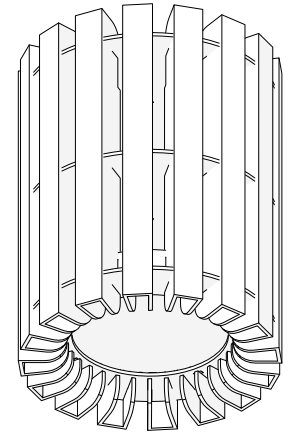

BLOOM

LIGHT SPECIFICATIONS

ITEM NUMBER	DIAMETER	HEIGHT	VOLTAGE	LUMEN	WATTAGE	TEMPERATURE	DIMMING CAPABILITY	BODY COLOR	CORD LENGTH
LGT-LL0112M	15.7"	3.7"	AC120-277V	2500	30	3000K	0-10V	WHITE	NONE*

***Fixture is not pre-wired.
All wiring should be done by a qualified
electrician.**

BLOOM

SHAPE OPTIONS *All shapes are available in LIT and NON-LIT versions.*

Foxtail

Cypress

Trumpet

Zinnia

BLOOM - FOXTAIL

DIMENSIONS *All shapes are available in LIT and NON-LIT versions.*

24.49"

31.50"

14.57"

BLOOM - CYPRESS

DIMENSIONS *All shapes are available in LIT and NON-LIT versions.*

BLOOM - TRUMPET

DIMENSIONS *All shapes are available in LIT and NON-LIT versions.*

BLOOM - ZINNIA

DIMENSIONS *All shapes are available in LIT and NON-LIT versions.*

51.57"

7.21"

14.15"