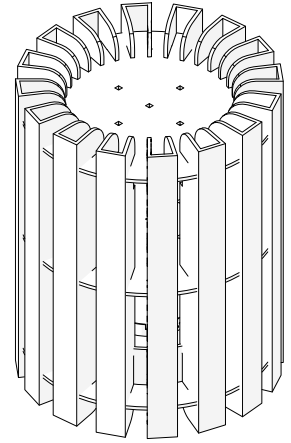

BLOOM

LIGHT SPECIFICATIONS

ITEM NUMBER	DIAMETER	HEIGHT	VOLTAGE	LUMEN	WATTAGE	TEMPERATURE	DIMMING CAPABILITY	BODY COLOR	CORD LENGTH
LGT-LL0112M	15.7"	3.7"	AC120-277V	2500	30	3000K	0-10V	WHITE	NONE*

***Fixture is not pre-wired.
All wiring should be done by a qualified
electrician.**

BLOOM

SHAPE OPTIONS *All shapes are available in LIT and NON-LIT versions.*

Foxtail

Cypress

Trumpet

Zinnia

BLOOM - FOXTAIL

DIMENSIONS *All shapes are available in LIT and NON-LIT versions.*

24.49"

31.50"

14.57"

BLOOM - CYPRESS

DIMENSIONS *All shapes are available in LIT and NON-LIT versions.*

BLOOM - TRUMPET

DIMENSIONS *All shapes are available in LIT and NON-LIT versions.*

BLOOM - ZINNIA

DIMENSIONS *All shapes are available in LIT and NON-LIT versions.*

51.57"

7.21"

14.15"