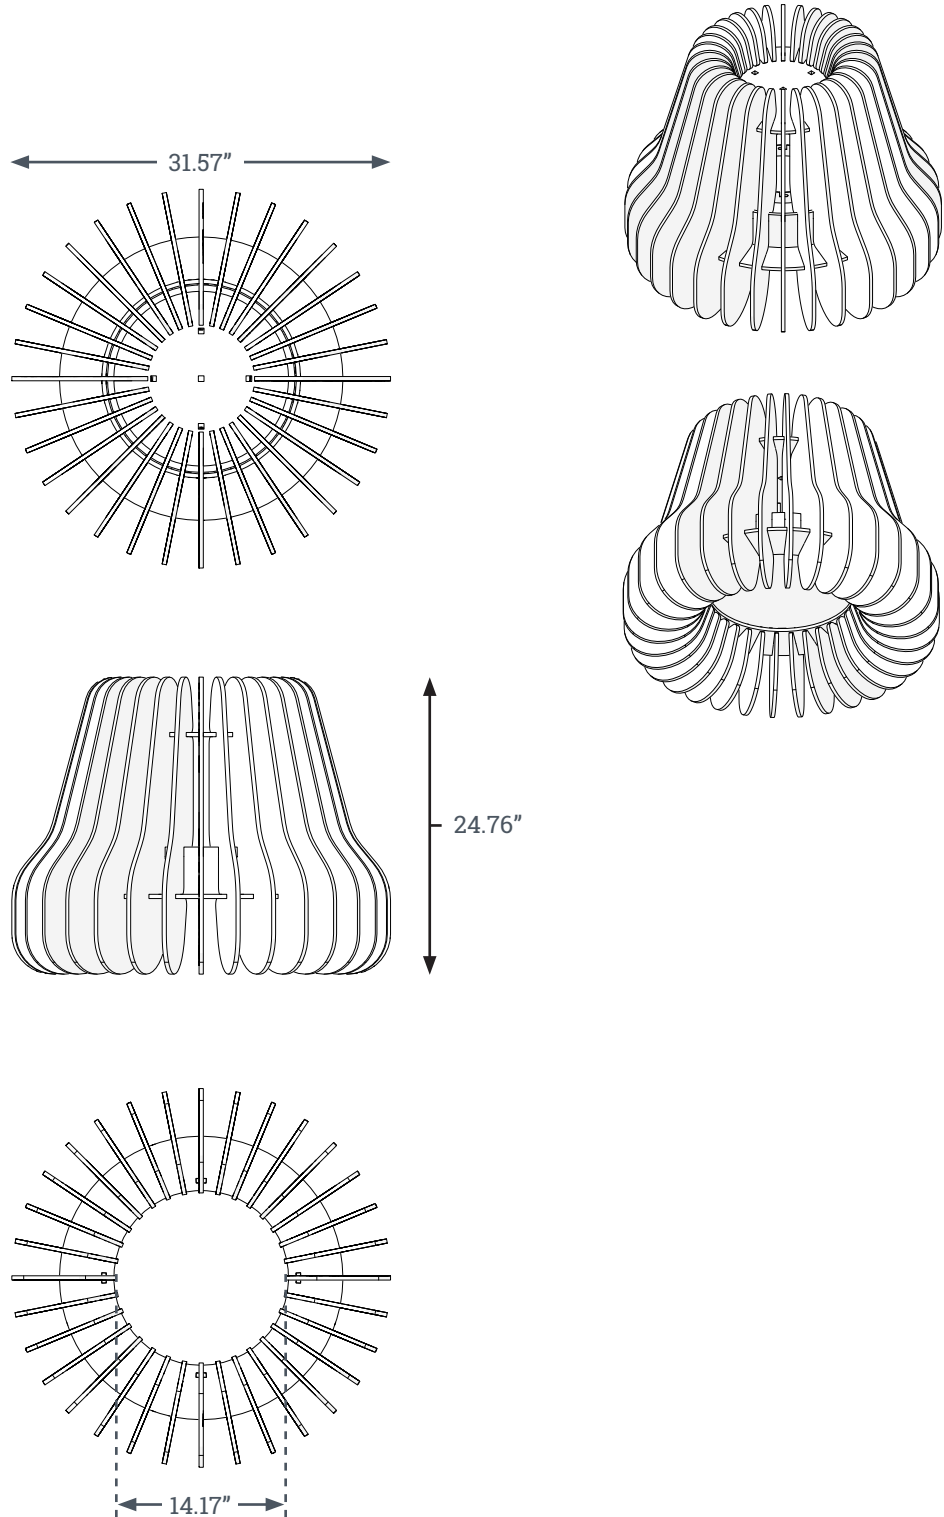

Application Ceiling Suspended

Sizes:

Foxtail	24.49" Dia. x 31.50" H
Cypress	30.85" Dia. x 28.13" H
Trumpet	31.57" Dia. x 24.76" H
Zinnia	51.57" Dia. x 7.21" H

Hardware

Default: Aircraft cable and loop crimps

BLOOM

SHAPE OPTIONS *All shapes are available in LIT and NON-LIT versions.*

Foxtail

Cypress

Trumpet

Zinnia

BLOOM - FOXTAIL

DIMENSIONS *All shapes are available in LIT and NON-LIT versions.*

24.49"

31.50"

14.57"

BLOOM - CYPRESS

DIMENSIONS *All shapes are available in LIT and NON-LIT versions.*

BLOOM - TRUMPET

DIMENSIONS *All shapes are available in LIT and NON-LIT versions.*

BLOOM - ZINNIA

DIMENSIONS *All shapes are available in LIT and NON-LIT versions.*

51.57"

7.21"

14.15"