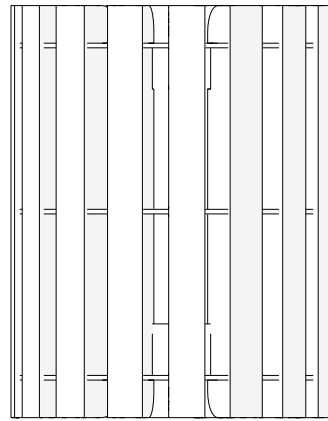

BLOOM

LIGHT SPECIFICATIONS

ITEM NUMBER	DIAMETER	HEIGHT	VOLTAGE	LUMEN	WATTAGE	TEMPERATURE	DIMMING CAPABILITY	BODY COLOR	CORD LENGTH
LGT-LL0112M	15.7"	3.7"	AC120-277V	2500	30	3000K	0-10V	WHITE	NONE*

***Fixture is not pre-wired.
All wiring should be done by a qualified
electrician.**

BLOOM

SHAPE OPTIONS *All shapes are available in LIT and NON-LIT versions.*

Foxtail

Cypress

Trumpet

Zinnia

BLOOM - FOXTAIL

DIMENSIONS *All shapes are available in LIT and NON-LIT versions.*

24.49"

31.50"

14.57"

BLOOM - CYPRESS

DIMENSIONS *All shapes are available in LIT and NON-LIT versions.*

BLOOM - TRUMPET

DIMENSIONS *All shapes are available in LIT and NON-LIT versions.*

BLOOM - ZINNIA

DIMENSIONS *All shapes are available in LIT and NON-LIT versions.*

51.57"

7.21"

14.15"