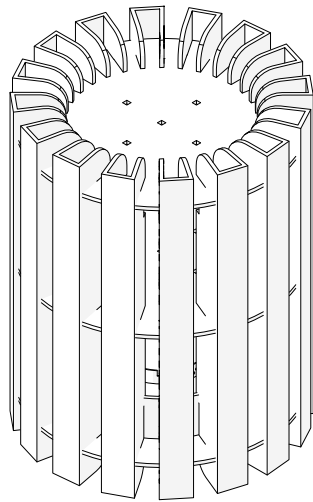

BLOOM

LIGHT SPECIFICATIONS

ITEM NUMBER	DIAMETER	HEIGHT	VOLTAGE	LUMEN	WATTAGE	TEMPERATURE	DIMMING CAPABILITY	BODY COLOR	CORD LENGTH
LGT-LL0112M	15.7"	3.7"	AC120-277V	2500	30	3000K	0-10V	WHITE	NONE*

***Fixture is not pre-wired.
All wiring should be done by a qualified
electrician.**

BLOOM

SHAPE OPTIONS *All shapes are available in LIT and NON-LIT versions.*

Foxtail

Cypress

Trumpet

Zinnia

BLOOM - FOXTAIL

DIMENSIONS *All shapes are available in LIT and NON-LIT versions.*

24.49"

31.50"

14.57"

BLOOM - CYPRESS

DIMENSIONS *All shapes are available in LIT and NON-LIT versions.*

BLOOM - TRUMPET

DIMENSIONS *All shapes are available in LIT and NON-LIT versions.*

BLOOM - ZINNIA

DIMENSIONS *All shapes are available in LIT and NON-LIT versions.*

51.57"

7.21"

14.15"