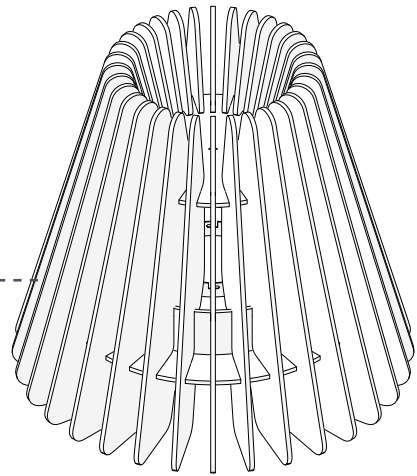

BLOOM

LIGHT SPECIFICATIONS

ITEM NUMBER	DIAMETER	HEIGHT	VOLTAGE	LUMEN	WATTAGE	TEMPERATURE	DIMMING CAPABILITY	BODY COLOR	CORD LENGTH
LGT-LL0112M	15.7"	3.7"	AC120-277V	2500	30	3000K	0-10V	WHITE	NONE*

***Fixture is not pre-wired.
All wiring should be done by a qualified
electrician.**

BLOOM

SHAPE OPTIONS *All shapes are available in LIT and NON-LIT versions.*

Foxtail

Cypress

Trumpet

Zinnia

BLOOM - FOXTAIL

DIMENSIONS *All shapes are available in LIT and NON-LIT versions.*

24.49"

31.50"

14.57"

BLOOM - CYPRESS

DIMENSIONS *All shapes are available in LIT and NON-LIT versions.*

BLOOM - TRUMPET

DIMENSIONS *All shapes are available in LIT and NON-LIT versions.*

BLOOM - ZINNIA

DIMENSIONS *All shapes are available in LIT and NON-LIT versions.*

51.57"

7.21"

14.15"