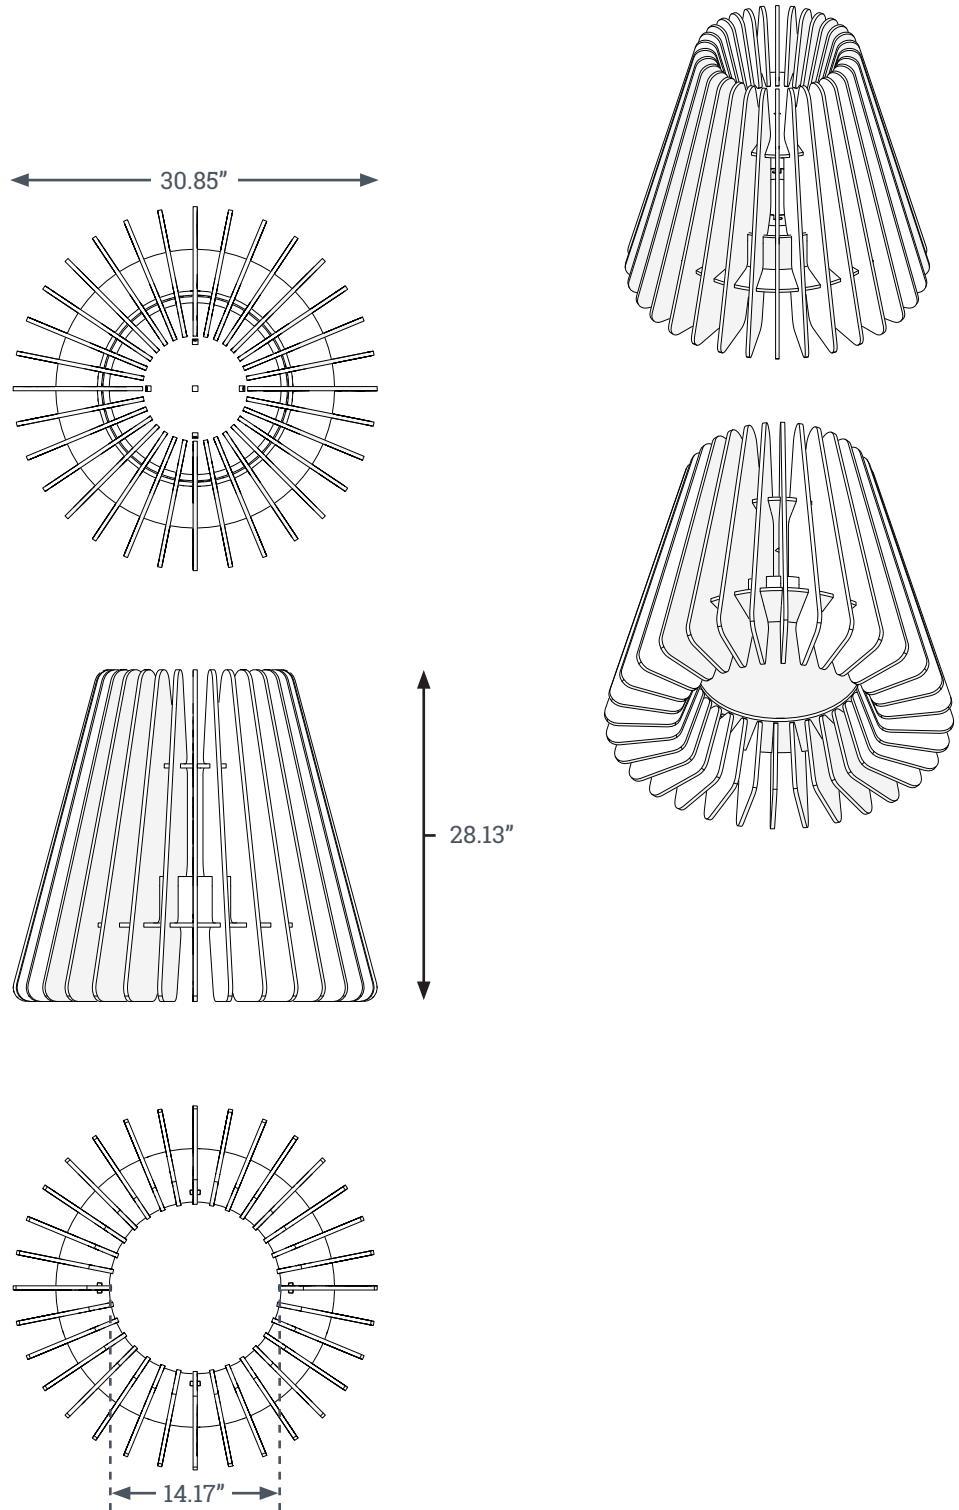

Application Ceiling Suspended

Sizes:

Foxtail	24.49" Dia. x 31.50" H
Cypress	30.85" Dia. x 28.13" H
Trumpet	31.57" Dia. x 24.76" H
Zinnia	51.57" Dia. x 7.21" H

Hardware

Default: Aircraft cable and loop crimps

BLOOM

SHAPE OPTIONS *All shapes are available in LIT and NON-LIT versions.*

Foxtail

Cypress

Trumpet

Zinnia

BLOOM - FOXTAIL

DIMENSIONS *All shapes are available in LIT and NON-LIT versions.*

24.49"

31.50"

14.57"

BLOOM - CYPRESS

DIMENSIONS *All shapes are available in LIT and NON-LIT versions.*

BLOOM - TRUMPET

DIMENSIONS *All shapes are available in LIT and NON-LIT versions.*

BLOOM - ZINNIA

DIMENSIONS *All shapes are available in LIT and NON-LIT versions.*

51.57"

7.21"

14.15"