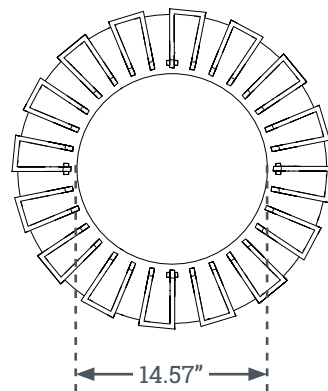

BLOOM

LIGHT SPECIFICATIONS

ITEM NUMBER	DIAMETER	HEIGHT	VOLTAGE	LUMEN	WATTAGE	TEMPERATURE	DIMMING CAPABILITY	BODY COLOR	CORD LENGTH
LGT-LL0112M	15.7"	3.7"	AC120-277V	2500	30	3000K	0-10V	WHITE	NONE*

***Fixture is not pre-wired.
All wiring should be done by a qualified
electrician.**

BLOOM

SHAPE OPTIONS *All shapes are available in LIT and NON-LIT versions.*

Foxtail

Cypress

Trumpet

Zinnia

BLOOM - FOXTAIL

DIMENSIONS *All shapes are available in LIT and NON-LIT versions.*

24.49"

31.50"

14.57"

BLOOM - CYPRESS

DIMENSIONS *All shapes are available in LIT and NON-LIT versions.*

BLOOM - TRUMPET

DIMENSIONS *All shapes are available in LIT and NON-LIT versions.*

BLOOM - ZINNIA

DIMENSIONS *All shapes are available in LIT and NON-LIT versions.*

51.57"

7.21"

14.15"