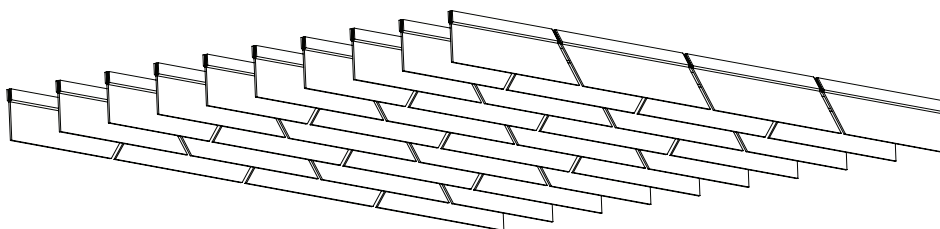

BAFL SKINNY

UP DOWN

DIMENSIONS REPRESENT A FULL MODEL SHOWN ABOVE

HEIGHT	LENGTH	WIDTH
11.8" [300mm]	95.00" [2413mm]	95.00 [2413mm]

CONTINUOUS DESIGN IDEA

BAFL SKINNY

TRI IN & OUT

Type	HEIGHT	LENGTH	WIDTH
A	10.00" [254mm]	47.24" [1200mm]	9mm [3/8"]
B	10.00" [254mm]	47.24" [1200mm]	9mm [3/8"]

CONTINUOUS DESIGN IDEA

BAFL SKINNY

OBLIQUE

TYPE	HEIGHT	LENGTH	WIDTH
A	10.00" [254mm]	39.00" [990mm]	9mm [3/8"]
B	10.00" [254mm]	39.00" [990mm]	9mm [3/8"]
C	10.00" [254mm]	39.00" [990mm]	9mm [3/8"]

CONTINUOUS DESIGN IDEA

BAFL SKINNY

WAVY CONTINUOUS

TYPE	HEIGHT	LENGTH	WIDTH
A	10.00" [254mm]	95.00" [2413mm]	9mm [3/8"]
B	10.00" [254mm]	95.00" [2413mm]	9mm [3/8"]
C	10.00" [254mm]	95.00" [2413mm]	9mm [3/8"]

CONTINUOUS DESIGN IDEA