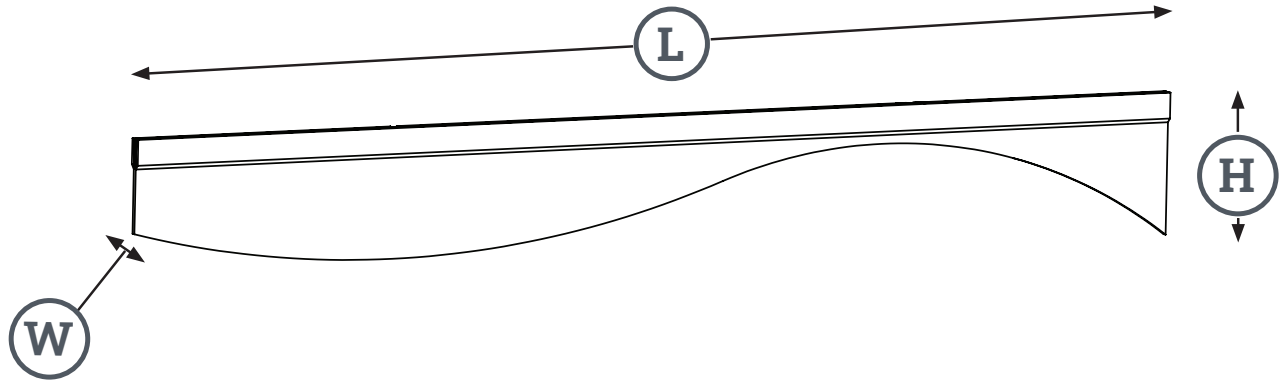

Country of Origin USA

Warranty 2 Years

BAFL SKINNY

BAFL SKINNY

STRAIGHT

HEIGHT	LENGTH	WIDTH
11.8" [300mm]	47.24"[1200mm]	9mm [3/8"]
11.8" [300mm]	60" [1524mm]"	9mm [3/8"]
11.8" [300mm]	71.97"[1828mm]	9mm [3/8"]
11.8" [300mm]	95.00" [2413mm]	9mm [3/8"]

BAFL SKINNY

WAVY

HEIGHT	LENGTH	WIDTH
11.8" [300mm]	95.00" [2413mm]	9mm [3/8"]

BAFL SKINNY

LEAF

HEIGHT	LENGTH	WIDTH
10.35" [263mm]	47.16" [1198mm]	9mm [3/8"]

BAFL SKINNY

DEFINE

TYPE	HEIGHT	LENGTH	WIDTH
A	24.00" [609mm]	95.00" [2413mm]	9mm [3/8"]
B	10.00" [254mm]	95.00" [2413mm]	9mm [3/8"]

CONTINUOUS DESIGN IDEAS

BAFL SKINNY

PATTERN CUT

HEIGHT	LENGTH	WIDTH
11.8" [300mm]	95.00" [2413mm]	9mm [3/8"]

BAFL SKINNY

UP DOWN

DIMENSIONS REPRESENT A FULL MODEL SHOWN ABOVE

HEIGHT	LENGTH	WIDTH
11.8" [300mm]	95.00" [2413mm]	95.00 [2413mm]

CONTINUOUS DESIGN IDEA

BAFL SKINNY

TRI IN & OUT

Type	HEIGHT	LENGTH	WIDTH
A	10.00" [254mm]	47.24" [1200mm]	9mm [3/8"]
B	10.00" [254mm]	47.24" [1200mm]	9mm [3/8"]