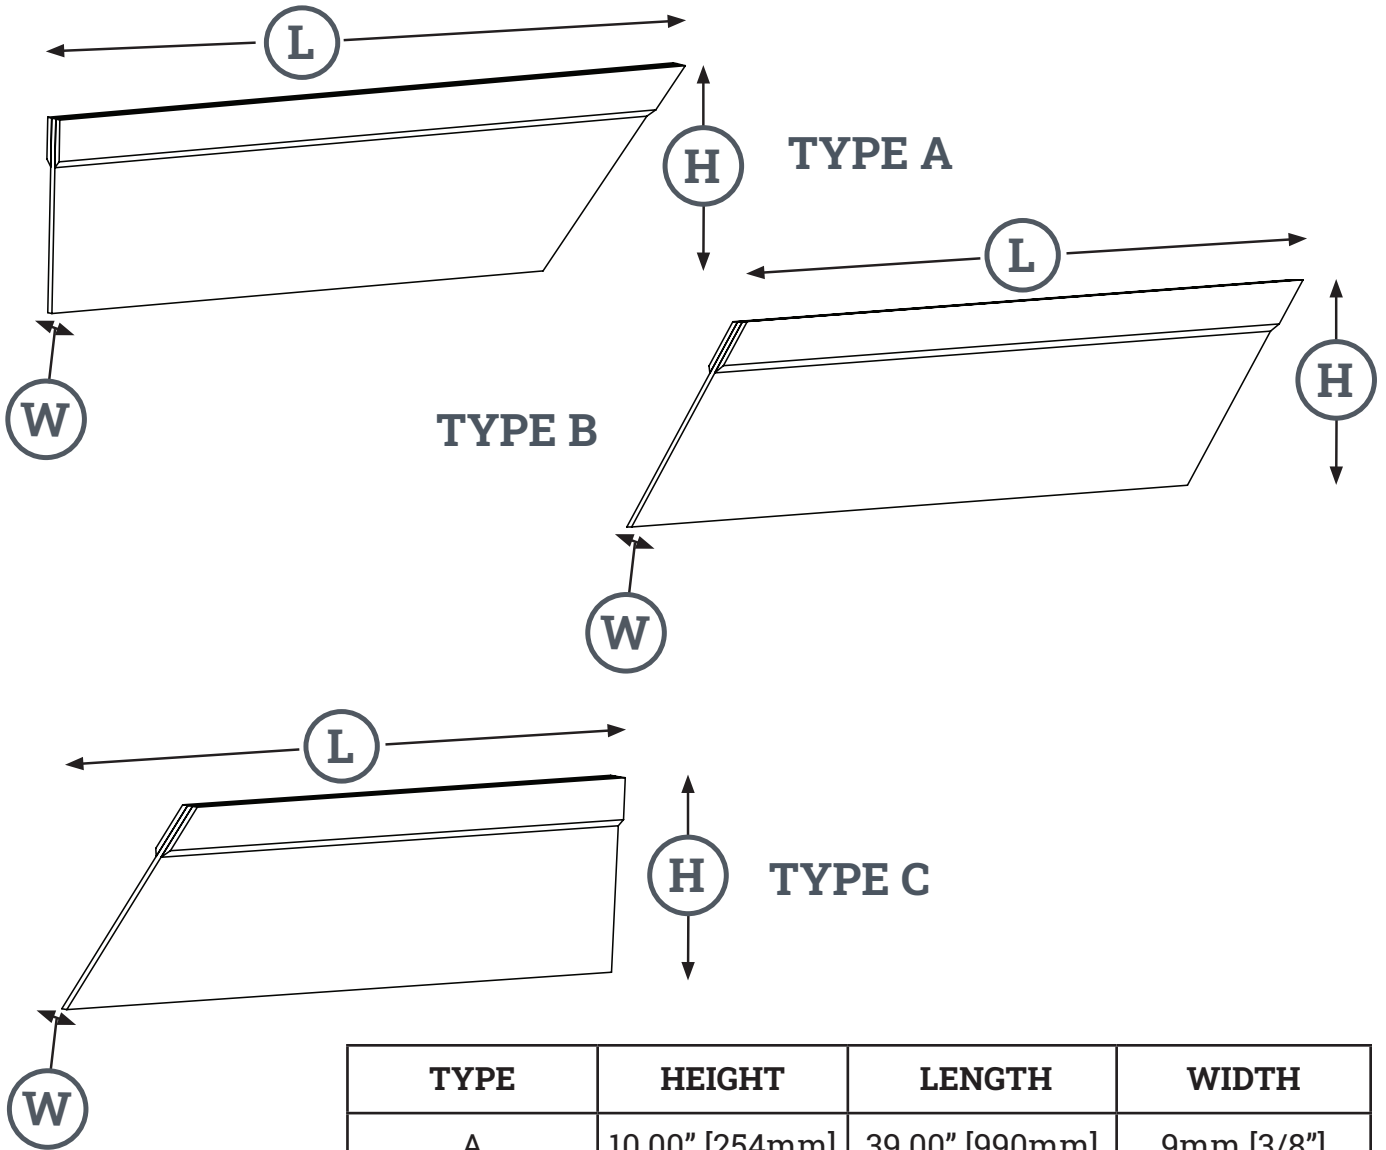

TYPE	HEIGHT	LENGTH	WIDTH
A	24.00" [609mm]	95.00" [2413mm]	9mm [3/8"]
B	10.00" [254mm]	95.00" [2413mm]	9mm [3/8"]

CONTINUOUS DESIGN IDEAS

BAFL SKINNY

PATTERN CUT

HEIGHT	LENGTH	WIDTH
11.8" [300mm]	95.00" [2413mm]	9mm [3/8"]

BAFL SKINNY

UP DOWN

DIMENSIONS REPRESENT A FULL MODEL SHOWN ABOVE

HEIGHT	LENGTH	WIDTH
11.8" [300mm]	95.00" [2413mm]	95.00 [2413mm]

CONTINUOUS DESIGN IDEA

BAFL SKINNY

TRI IN & OUT

Type	HEIGHT	LENGTH	WIDTH
A	10.00" [254mm]	47.24" [1200mm]	9mm [3/8"]
B	10.00" [254mm]	47.24" [1200mm]	9mm [3/8"]

CONTINUOUS DESIGN IDEA

BAFL SKINNY

OBLIQUE

TYPE	HEIGHT	LENGTH	WIDTH
A	10.00" [254mm]	39.00" [990mm]	9mm [3/8"]
B	10.00" [254mm]	39.00" [990mm]	9mm [3/8"]
C	10.00" [254mm]	39.00" [990mm]	9mm [3/8"]

CONTINUOUS DESIGN IDEA

BAFL SKINNY

WAVY CONTINUOUS

TYPE	HEIGHT	LENGTH	WIDTH
A	10.00" [254mm]	95.00" [2413mm]	9mm [3/8"]
B	10.00" [254mm]	95.00" [2413mm]	9mm [3/8"]
C	10.00" [254mm]	95.00" [2413mm]	9mm [3/8"]

CONTINUOUS DESIGN IDEA