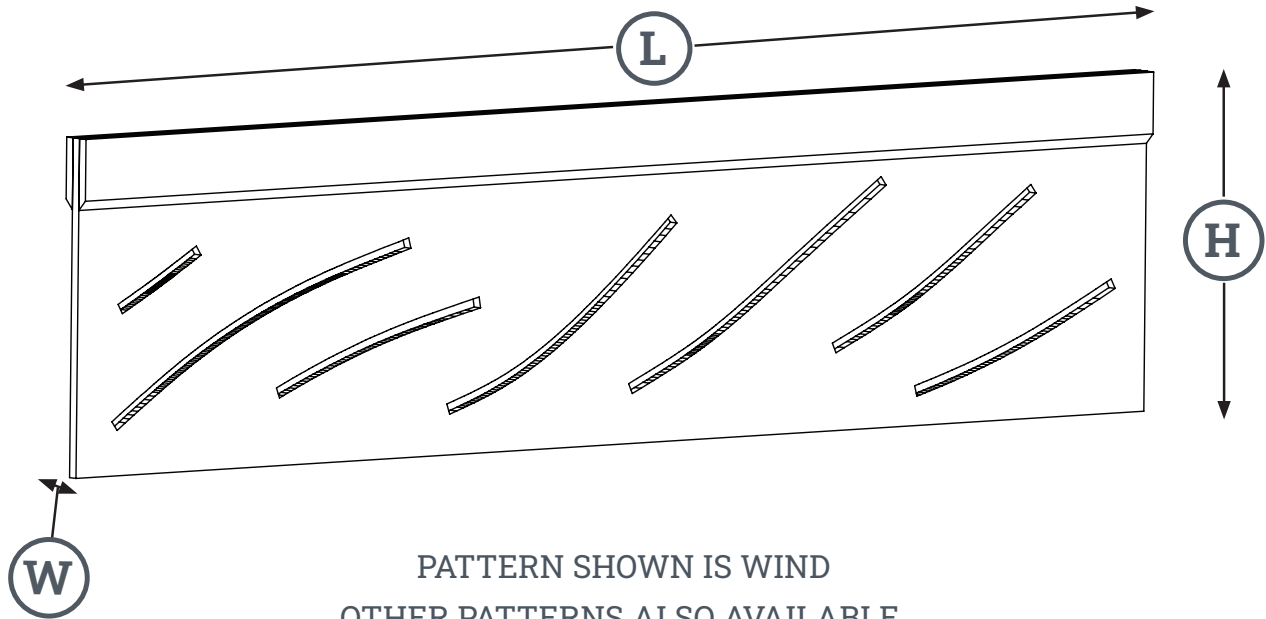

Country of Origin USA

Warranty 2 Years

BAFL SKINNY

BAFL SKINNY

STRAIGHT

HEIGHT	LENGTH	WIDTH
11.8" [300mm]	47.24"[1200mm]	9mm [3/8"]
11.8" [300mm]	60" [1524mm]"	9mm [3/8"]
11.8" [300mm]	71.97"[1828mm]	9mm [3/8"]
11.8" [300mm]	95.00" [2413mm]	9mm [3/8"]

BAFL SKINNY

WAVY

HEIGHT	LENGTH	WIDTH
11.8" [300mm]	95.00" [2413mm]	9mm [3/8"]

BAFL SKINNY

LEAF

HEIGHT	LENGTH	WIDTH
10.35" [263mm]	47.16" [1198mm]	9mm [3/8"]

BAFL SKINNY

DEFINE

TYPE	HEIGHT	LENGTH	WIDTH
A	24.00" [609mm]	95.00" [2413mm]	9mm [3/8"]
B	10.00" [254mm]	95.00" [2413mm]	9mm [3/8"]

CONTINUOUS DESIGN IDEAS

BAFL SKINNY

PATTERN CUT

HEIGHT	LENGTH	WIDTH
11.8" [300mm]	95.00" [2413mm]	9mm [3/8"]

BAFL SKINNY

UP DOWN

DIMENSIONS REPRESENT A FULL MODEL SHOWN ABOVE

HEIGHT	LENGTH	WIDTH
11.8" [300mm]	95.00" [2413mm]	95.00 [2413mm]

CONTINUOUS DESIGN IDEA

BAFL SKINNY

TRI IN & OUT

Type	HEIGHT	LENGTH	WIDTH
A	10.00" [254mm]	47.24" [1200mm]	9mm [3/8"]
B	10.00" [254mm]	47.24" [1200mm]	9mm [3/8"]