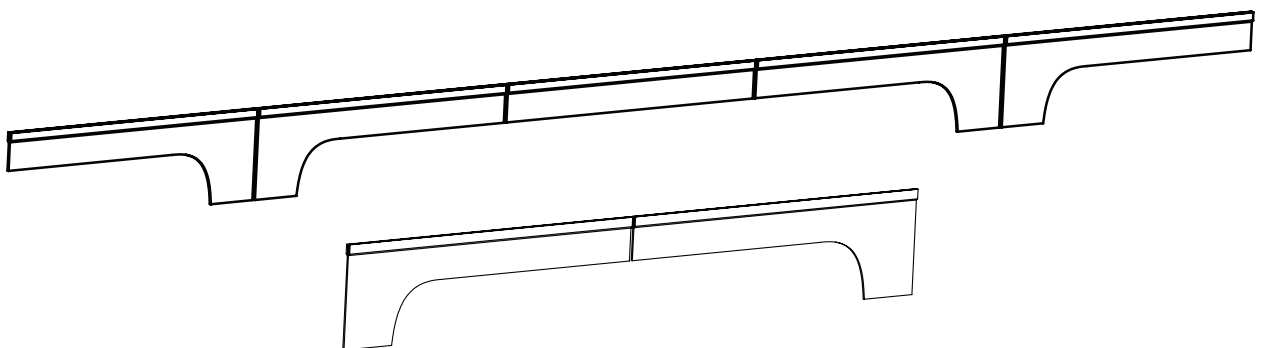

Country of Origin USA

Warranty 2 Years

BAFL SKINNY

BAFL SKINNY

STRAIGHT

HEIGHT	LENGTH	WIDTH
11.8" [300mm]	47.24"[1200mm]	9mm [3/8"]
11.8" [300mm]	60" [1524mm]"	9mm [3/8"]
11.8" [300mm]	71.97"[1828mm]	9mm [3/8"]
11.8" [300mm]	95.00" [2413mm]	9mm [3/8"]

BAFL SKINNY

WAVY

HEIGHT	LENGTH	WIDTH
11.8" [300mm]	95.00" [2413mm]	9mm [3/8"]

BAFL SKINNY

LEAF

HEIGHT	LENGTH	WIDTH
10.35" [263mm]	47.16" [1198mm]	9mm [3/8"]

BAFL SKINNY

DEFINE

TYPE	HEIGHT	LENGTH	WIDTH
A	24.00" [609mm]	95.00" [2413mm]	9mm [3/8"]
B	10.00" [254mm]	95.00" [2413mm]	9mm [3/8"]

CONTINUOUS DESIGN IDEAS

BAFL SKINNY

PATTERN CUT

HEIGHT	LENGTH	WIDTH
11.8" [300mm]	95.00" [2413mm]	9mm [3/8"]

BAFL SKINNY

UP DOWN

DIMENSIONS REPRESENT A FULL MODEL SHOWN ABOVE

HEIGHT	LENGTH	WIDTH
11.8" [300mm]	95.00" [2413mm]	95.00 [2413mm]

CONTINUOUS DESIGN IDEA

BAFL SKINNY

TRI IN & OUT

Type	HEIGHT	LENGTH	WIDTH
A	10.00" [254mm]	47.24" [1200mm]	9mm [3/8"]
B	10.00" [254mm]	47.24" [1200mm]	9mm [3/8"]