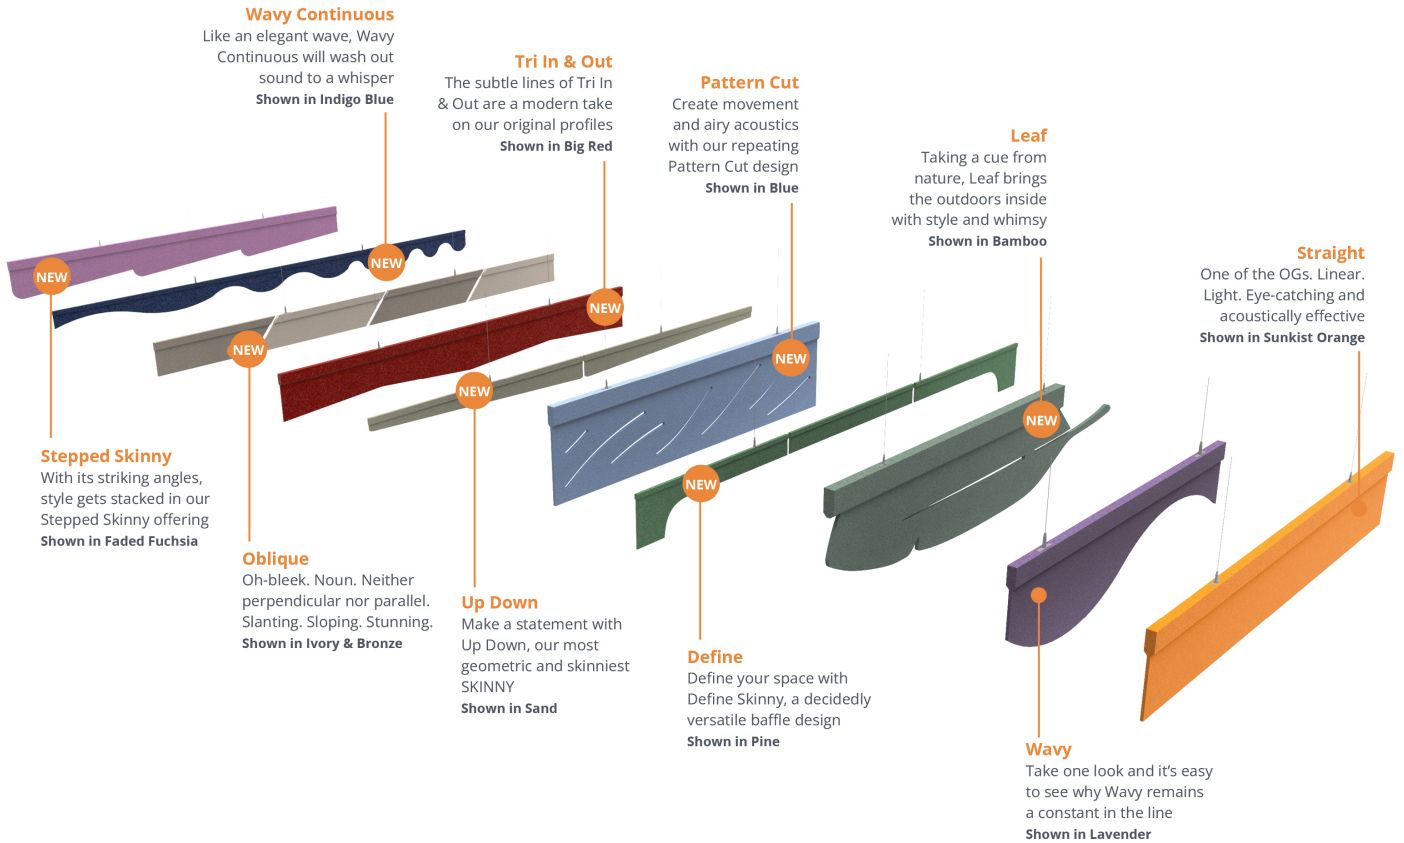

Environment Low VOC;
Post-Consumer Recycled Content
100% Recyclable

Installation

Installation requires minimal assembly of PET and suspension hardware. Mounting point suggestions are adjustable. See the BAFL complete installation instructions for details.

Country of Origin USA

Warranty 2 Years

BAFL SKINNY

BAFL SKINNY

STRAIGHT

HEIGHT	LENGTH	WIDTH
11.8" [300mm]	47.24"[1200mm]	9mm [3/8"]
11.8" [300mm]	60" [1524mm]"	9mm [3/8"]
11.8" [300mm]	71.97"[1828mm]	9mm [3/8"]
11.8" [300mm]	95.00" [2413mm]	9mm [3/8"]