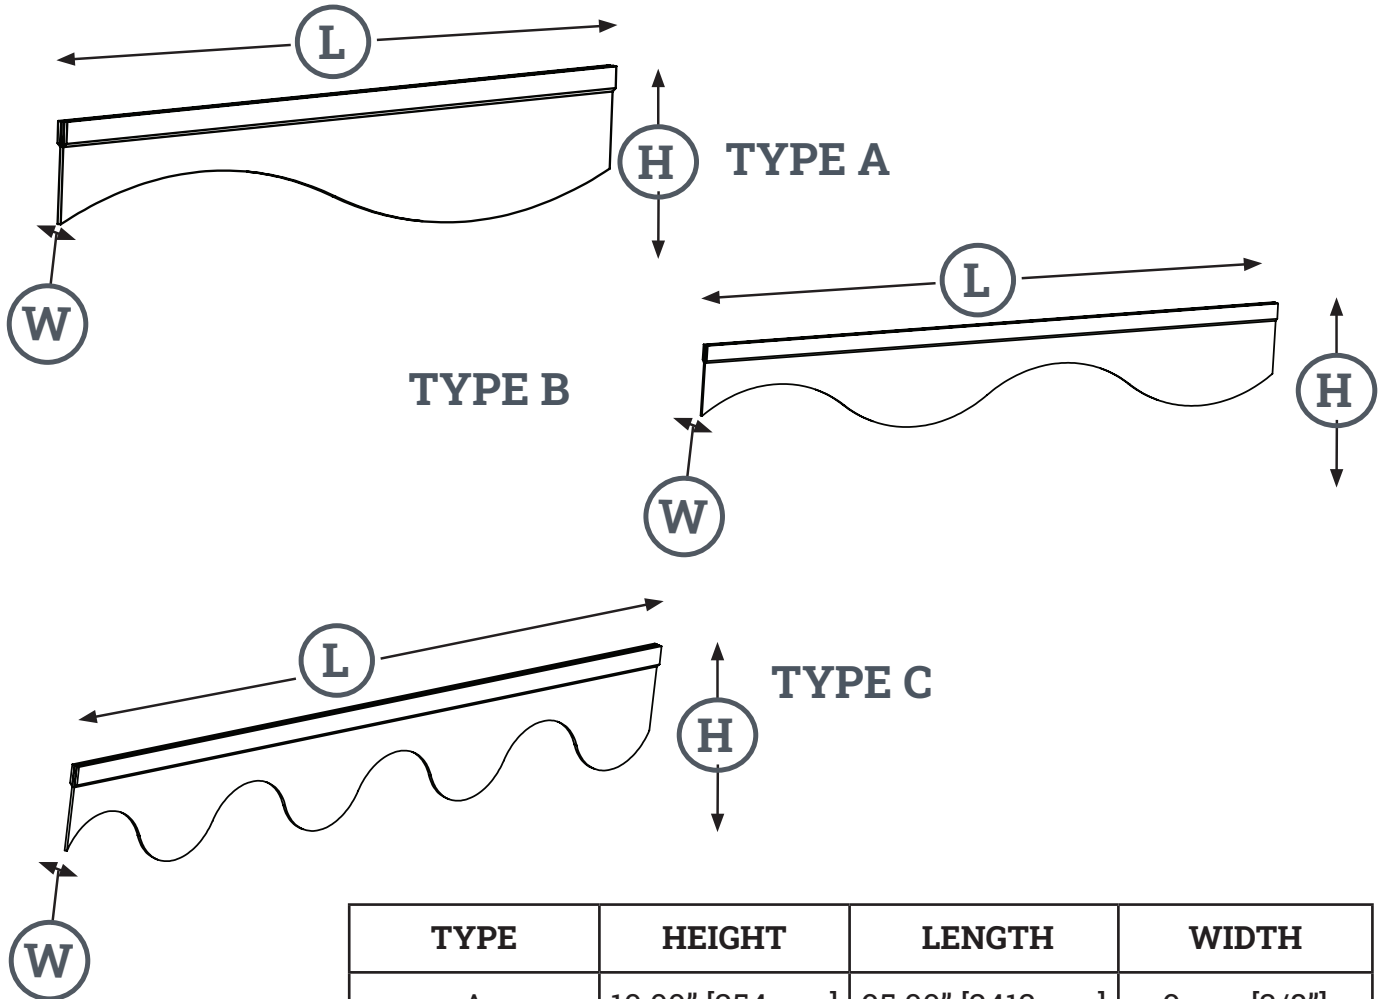

TYPE	HEIGHT	LENGTH	WIDTH
A	24.00" [609mm]	95.00" [2413mm]	9mm [3/8"]
B	10.00" [254mm]	95.00" [2413mm]	9mm [3/8"]

CONTINUOUS DESIGN IDEAS

BAFL SKINNY

PATTERN CUT

HEIGHT	LENGTH	WIDTH
11.8" [300mm]	95.00" [2413mm]	9mm [3/8"]

BAFL SKINNY

UP DOWN

DIMENSIONS REPRESENT A FULL MODEL SHOWN ABOVE

HEIGHT	LENGTH	WIDTH
11.8" [300mm]	95.00" [2413mm]	95.00 [2413mm]

CONTINUOUS DESIGN IDEA

BAFL SKINNY

TRI IN & OUT

Type	HEIGHT	LENGTH	WIDTH
A	10.00" [254mm]	47.24" [1200mm]	9mm [3/8"]
B	10.00" [254mm]	47.24" [1200mm]	9mm [3/8"]

CONTINUOUS DESIGN IDEA

BAFL SKINNY

OBLIQUE

TYPE	HEIGHT	LENGTH	WIDTH
A	10.00" [254mm]	39.00" [990mm]	9mm [3/8"]
B	10.00" [254mm]	39.00" [990mm]	9mm [3/8"]
C	10.00" [254mm]	39.00" [990mm]	9mm [3/8"]

CONTINUOUS DESIGN IDEA

BAFL SKINNY

WAVY CONTINUOUS

TYPE	HEIGHT	LENGTH	WIDTH
A	10.00" [254mm]	95.00" [2413mm]	9mm [3/8"]
B	10.00" [254mm]	95.00" [2413mm]	9mm [3/8"]
C	10.00" [254mm]	95.00" [2413mm]	9mm [3/8"]

CONTINUOUS DESIGN IDEA