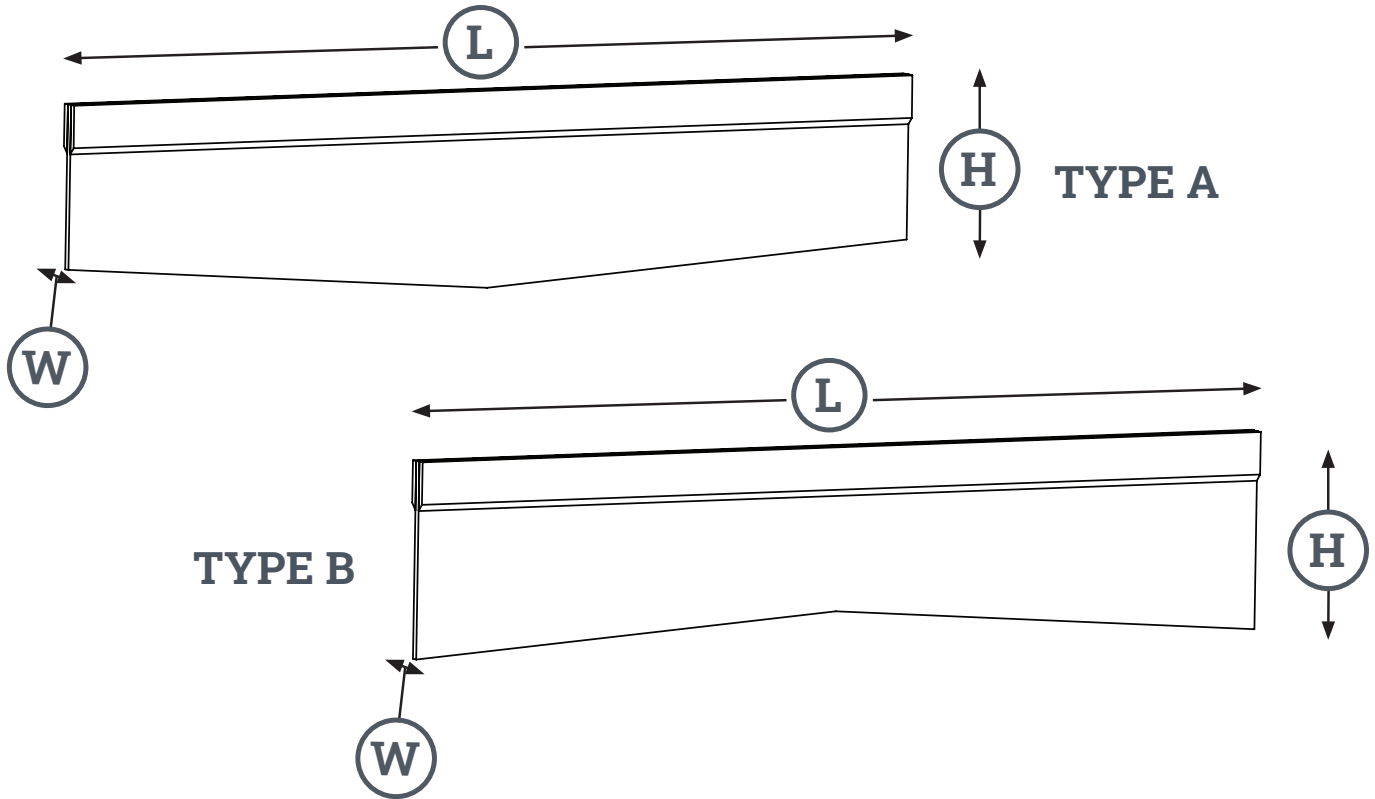

TYPE	HEIGHT	LENGTH	WIDTH
A	24.00" [609mm]	95.00" [2413mm]	9mm [3/8"]
B	10.00" [254mm]	95.00" [2413mm]	9mm [3/8"]

CONTINUOUS DESIGN IDEAS

BAFL SKINNY

PATTERN CUT

HEIGHT	LENGTH	WIDTH
11.8" [300mm]	95.00" [2413mm]	9mm [3/8"]

BAFL SKINNY

UP DOWN

DIMENSIONS REPRESENT A FULL MODEL SHOWN ABOVE

HEIGHT	LENGTH	WIDTH
11.8" [300mm]	95.00" [2413mm]	95.00 [2413mm]

CONTINUOUS DESIGN IDEA

BAFL SKINNY

TRI IN & OUT

Type	HEIGHT	LENGTH	WIDTH
A	10.00" [254mm]	47.24" [1200mm]	9mm [3/8"]
B	10.00" [254mm]	47.24" [1200mm]	9mm [3/8"]

CONTINUOUS DESIGN IDEA

BAFL SKINNY

OBLIQUE

TYPE	HEIGHT	LENGTH	WIDTH
A	10.00" [254mm]	39.00" [990mm]	9mm [3/8"]
B	10.00" [254mm]	39.00" [990mm]	9mm [3/8"]
C	10.00" [254mm]	39.00" [990mm]	9mm [3/8"]

CONTINUOUS DESIGN IDEA

BAFL SKINNY

WAVY CONTINUOUS

TYPE	HEIGHT	LENGTH	WIDTH
A	10.00" [254mm]	95.00" [2413mm]	9mm [3/8"]
B	10.00" [254mm]	95.00" [2413mm]	9mm [3/8"]
C	10.00" [254mm]	95.00" [2413mm]	9mm [3/8"]

CONTINUOUS DESIGN IDEA