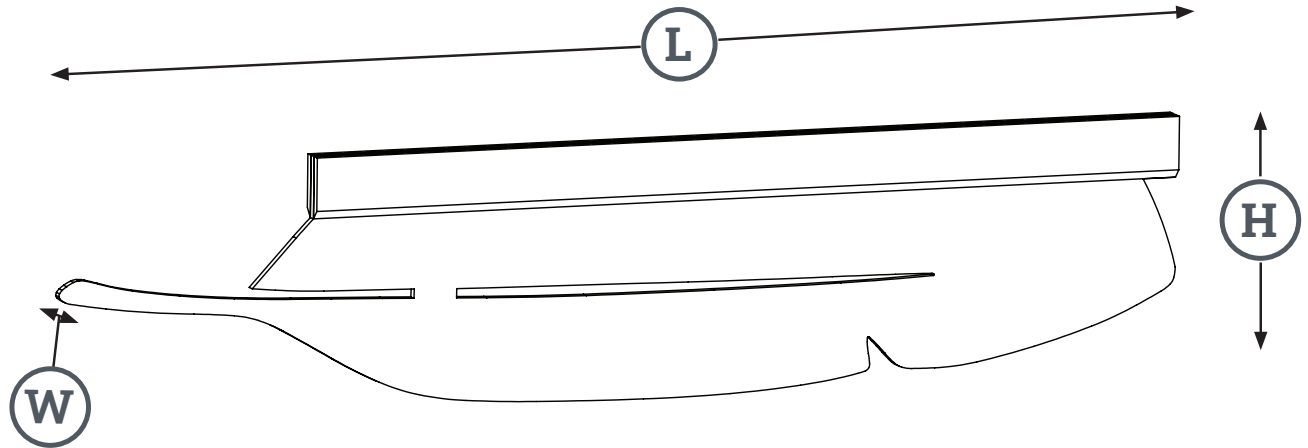

Country of Origin USA

Warranty 2 Years

BAFL SKINNY

BAFL SKINNY

STRAIGHT

HEIGHT	LENGTH	WIDTH
11.8" [300mm]	47.24"[1200mm]	9mm [3/8"]
11.8" [300mm]	60" [1524mm]"	9mm [3/8"]
11.8" [300mm]	71.97"[1828mm]	9mm [3/8"]
11.8" [300mm]	95.00" [2413mm]	9mm [3/8"]

BAFL SKINNY

WAVY

HEIGHT	LENGTH	WIDTH
11.8" [300mm]	95.00" [2413mm]	9mm [3/8"]

BAFL SKINNY

LEAF

HEIGHT	LENGTH	WIDTH
10.35" [263mm]	47.16" [1198mm]	9mm [3/8"]

BAFL SKINNY

DEFINE

TYPE	HEIGHT	LENGTH	WIDTH
A	24.00" [609mm]	95.00" [2413mm]	9mm [3/8"]
B	10.00" [254mm]	95.00" [2413mm]	9mm [3/8"]

CONTINUOUS DESIGN IDEAS

BAFL SKINNY

PATTERN CUT

HEIGHT	LENGTH	WIDTH
11.8" [300mm]	95.00" [2413mm]	9mm [3/8"]

BAFL SKINNY

UP DOWN

DIMENSIONS REPRESENT A FULL MODEL SHOWN ABOVE

HEIGHT	LENGTH	WIDTH
11.8" [300mm]	95.00" [2413mm]	95.00 [2413mm]

CONTINUOUS DESIGN IDEA

BAFL SKINNY

TRI IN & OUT

Type	HEIGHT	LENGTH	WIDTH
A	10.00" [254mm]	47.24" [1200mm]	9mm [3/8"]
B	10.00" [254mm]	47.24" [1200mm]	9mm [3/8"]