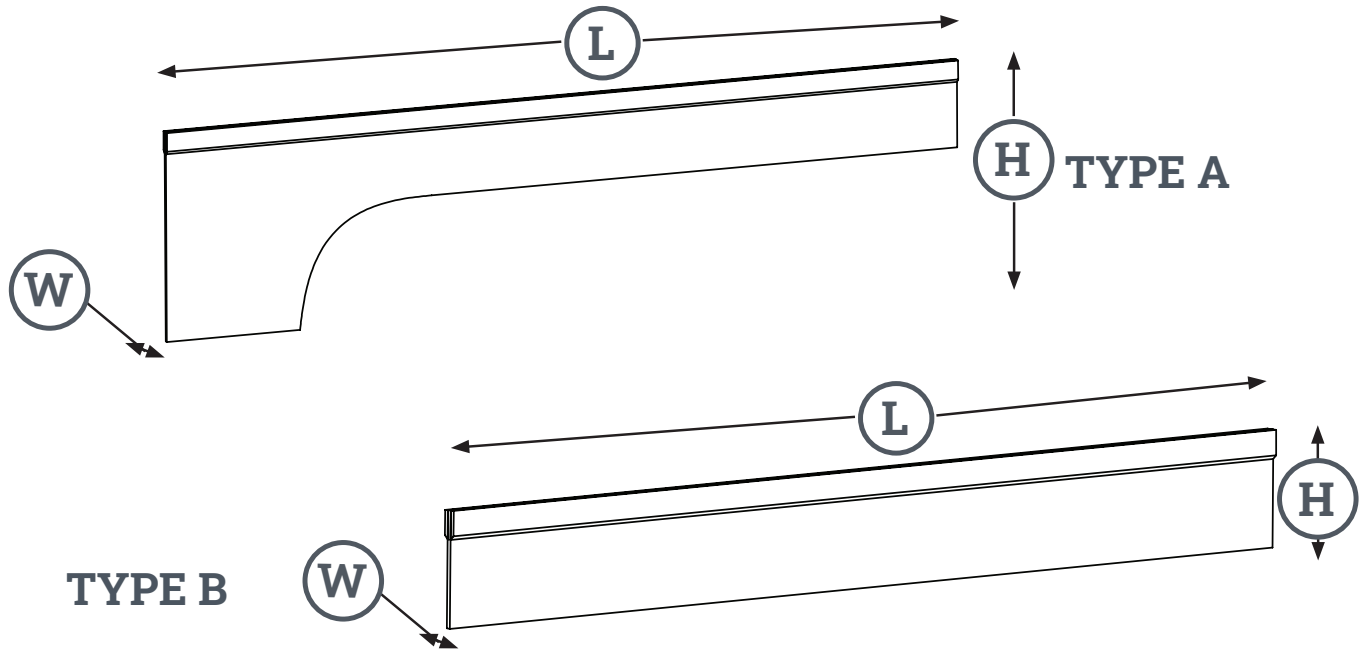

BAFL SKINNY

WAVY

HEIGHT	LENGTH	WIDTH
11.8" [300mm]	95.00" [2413mm]	9mm [3/8"]

BAFL SKINNY

LEAF

HEIGHT	LENGTH	WIDTH
10.35" [263mm]	47.16" [1198mm]	9mm [3/8"]

BAFL SKINNY

DEFINE

TYPE	HEIGHT	LENGTH	WIDTH
A	24.00" [609mm]	95.00" [2413mm]	9mm [3/8"]
B	10.00" [254mm]	95.00" [2413mm]	9mm [3/8"]

CONTINUOUS DESIGN IDEAS

BAFL SKINNY

PATTERN CUT

HEIGHT	LENGTH	WIDTH
11.8" [300mm]	95.00" [2413mm]	9mm [3/8"]

BAFL SKINNY

UP DOWN

DIMENSIONS REPRESENT A FULL MODEL SHOWN ABOVE

HEIGHT	LENGTH	WIDTH
11.8" [300mm]	95.00" [2413mm]	95.00 [2413mm]

CONTINUOUS DESIGN IDEA

BAFL SKINNY

TRI IN & OUT

Type	HEIGHT	LENGTH	WIDTH
A	10.00" [254mm]	47.24" [1200mm]	9mm [3/8"]
B	10.00" [254mm]	47.24" [1200mm]	9mm [3/8"]