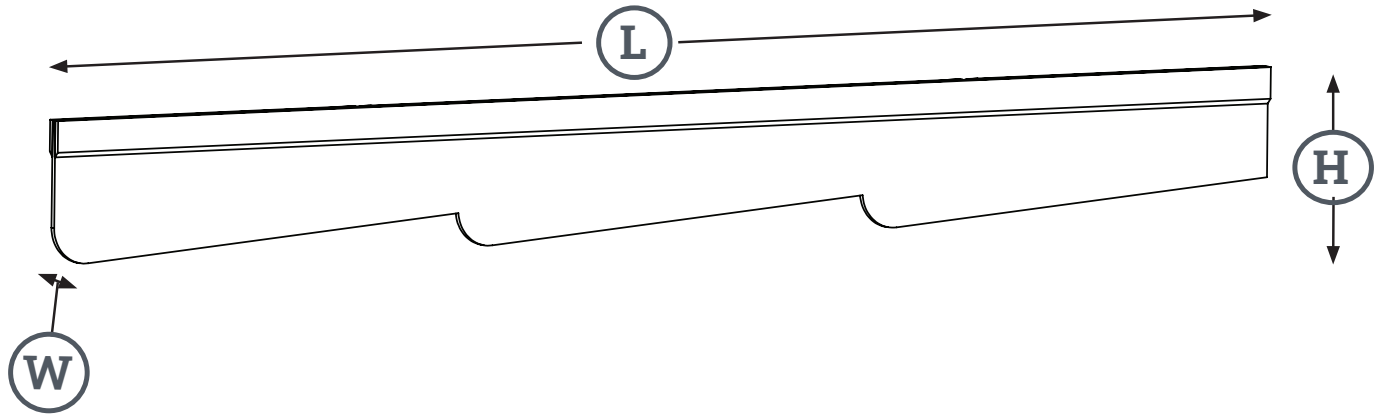

BAFL SKINNY

UP DOWN

DIMENSIONS REPRESENT A FULL MODEL SHOWN ABOVE

HEIGHT	LENGTH	WIDTH
11.8" [300mm]	95.00" [2413mm]	95.00 [2413mm]

CONTINUOUS DESIGN IDEA

BAFL SKINNY

TRI IN & OUT

Type	HEIGHT	LENGTH	WIDTH
A	10.00" [254mm]	47.24" [1200mm]	9mm [3/8"]
B	10.00" [254mm]	47.24" [1200mm]	9mm [3/8"]

CONTINUOUS DESIGN IDEA

BAFL SKINNY

OBLIQUE

TYPE	HEIGHT	LENGTH	WIDTH
A	10.00" [254mm]	39.00" [990mm]	9mm [3/8"]
B	10.00" [254mm]	39.00" [990mm]	9mm [3/8"]
C	10.00" [254mm]	39.00" [990mm]	9mm [3/8"]

CONTINUOUS DESIGN IDEA

BAFL SKINNY

WAVY CONTINUOUS

TYPE	HEIGHT	LENGTH	WIDTH
A	10.00" [254mm]	95.00" [2413mm]	9mm [3/8"]
B	10.00" [254mm]	95.00" [2413mm]	9mm [3/8"]
C	10.00" [254mm]	95.00" [2413mm]	9mm [3/8"]

CONTINUOUS DESIGN IDEA

BAFL SKINNY

STEPPED SKINNY

HEIGHT	LENGTH	WIDTH
11.8" [300mm]	95.00" [2413mm]	9mm [3/8"]