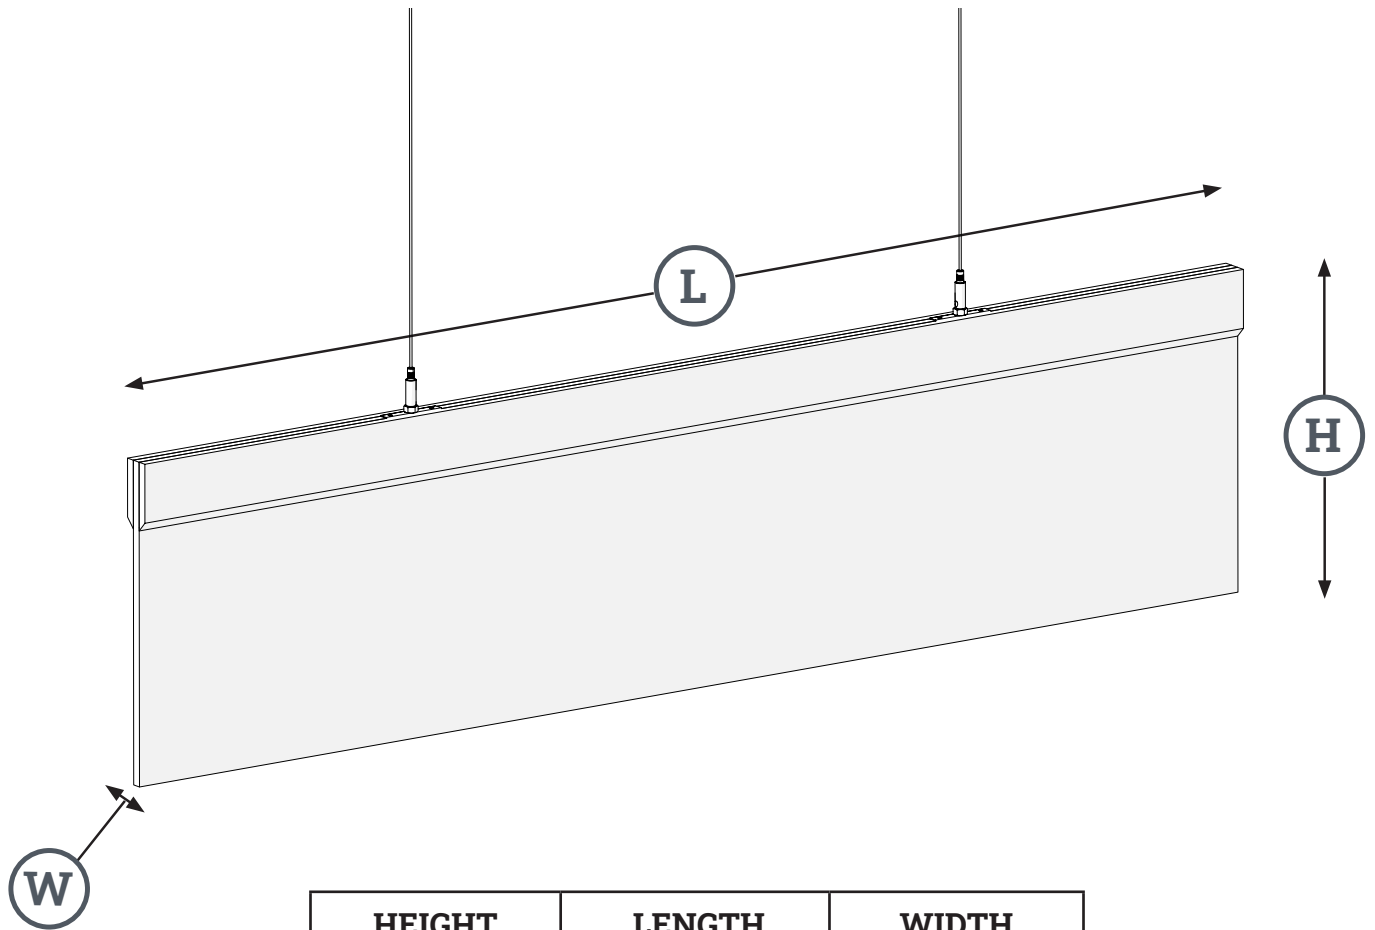

Country of Origin USA

Warranty 2 Years

BAFL SKINNY

BAFL SKINNY

STRAIGHT

HEIGHT	LENGTH	WIDTH
11.8" [300mm]	47.24"[1200mm]	9mm [3/8"]
11.8" [300mm]	60" [1524mm]"	9mm [3/8"]
11.8" [300mm]	71.97"[1828mm]	9mm [3/8"]
11.8" [300mm]	95.00" [2413mm]	9mm [3/8"]

BAFL SKINNY

WAVY

HEIGHT	LENGTH	WIDTH
11.8" [300mm]	95.00" [2413mm]	9mm [3/8"]

BAFL SKINNY

LEAF

HEIGHT	LENGTH	WIDTH
10.35" [263mm]	47.16" [1198mm]	9mm [3/8"]

BAFL SKINNY

DEFINE

TYPE	HEIGHT	LENGTH	WIDTH
A	24.00" [609mm]	95.00" [2413mm]	9mm [3/8"]
B	10.00" [254mm]	95.00" [2413mm]	9mm [3/8"]

CONTINUOUS DESIGN IDEAS

BAFL SKINNY

PATTERN CUT

HEIGHT	LENGTH	WIDTH
11.8" [300mm]	95.00" [2413mm]	9mm [3/8"]

BAFL SKINNY

UP DOWN

DIMENSIONS REPRESENT A FULL MODEL SHOWN ABOVE

HEIGHT	LENGTH	WIDTH
11.8" [300mm]	95.00" [2413mm]	95.00 [2413mm]

CONTINUOUS DESIGN IDEA

BAFL SKINNY

TRI IN & OUT

Type	HEIGHT	LENGTH	WIDTH
A	10.00" [254mm]	47.24" [1200mm]	9mm [3/8"]
B	10.00" [254mm]	47.24" [1200mm]	9mm [3/8"]