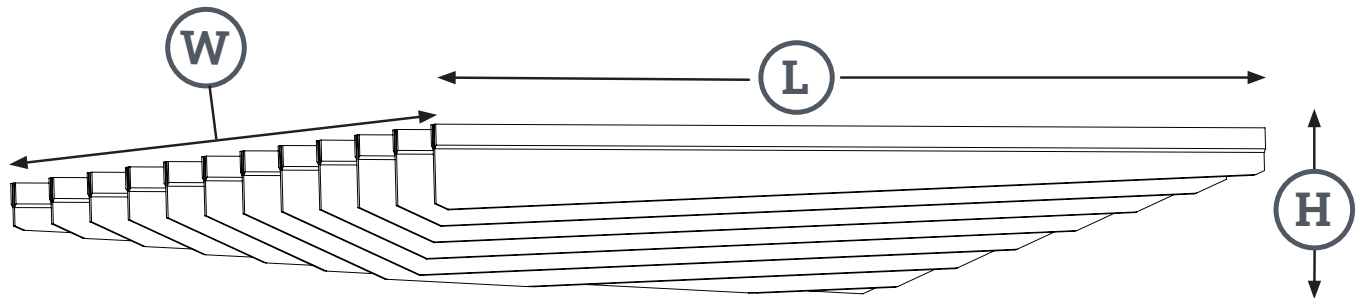

BAFL SKINNY

WAVY

HEIGHT	LENGTH	WIDTH
11.8" [300mm]	95.00" [2413mm]	9mm [3/8"]

BAFL SKINNY

LEAF

HEIGHT	LENGTH	WIDTH
10.35" [263mm]	47.16" [1198mm]	9mm [3/8"]

BAFL SKINNY

DEFINE

TYPE	HEIGHT	LENGTH	WIDTH
A	24.00" [609mm]	95.00" [2413mm]	9mm [3/8"]
B	10.00" [254mm]	95.00" [2413mm]	9mm [3/8"]

CONTINUOUS DESIGN IDEAS

BAFL SKINNY

PATTERN CUT

HEIGHT	LENGTH	WIDTH
11.8" [300mm]	95.00" [2413mm]	9mm [3/8"]

BAFL SKINNY

UP DOWN

DIMENSIONS REPRESENT A FULL MODEL SHOWN ABOVE

HEIGHT	LENGTH	WIDTH
11.8" [300mm]	95.00" [2413mm]	95.00 [2413mm]

CONTINUOUS DESIGN IDEA

BAFL SKINNY

TRI IN & OUT

Type	HEIGHT	LENGTH	WIDTH
A	10.00" [254mm]	47.24" [1200mm]	9mm [3/8"]
B	10.00" [254mm]	47.24" [1200mm]	9mm [3/8"]