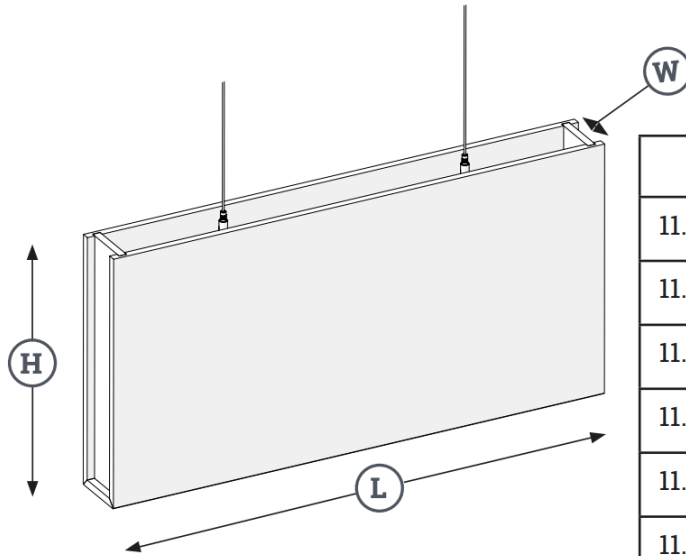

Country of Origin USA

Warranty 2 Years

BAFL PLUS

AVAILABLE DIMENSIONS

HEIGHT	LENGTH	WIDTH
11.8" [300mm]	23.62" [600mm]	2.72" [69mm]
11.8" [300mm]	47.24" [1200mm]	2.72" [69mm]
11.8" [300mm]	71.97" [1828mm]	2.72" [69mm]
11.8" [300mm]	95" [2413mm]	2.72" [69mm]
11.8" [300mm]	23.62" [600mm]	1.5" [38mm]
11.8" [300mm]	47.24" [1200mm]	1.5" [38mm]
11.8" [300mm]	71.97" [1828mm]	1.5" [38mm]
11.8" [300mm]	95" [2413mm]	1.5" [38mm]
10" [254mm]	23.62" [600mm]	2.72" [69mm]
10" [254mm]	47.24" [1200mm]	2.72" [69mm]
10" [254mm]	71.97" [1828mm]	2.72" [69mm]
10" [254mm]	95" [2413mm]	2.72" [69mm]
10" [254mm]	23.62" [600mm]	1.5" [38mm]
10" [254mm]	47.24" [1200mm]	1.5" [38mm]
10" [254mm]	71.97" [1828mm]	1.5" [38mm]
10" [254mm]	95" [2413mm]	1.5" [38mm]