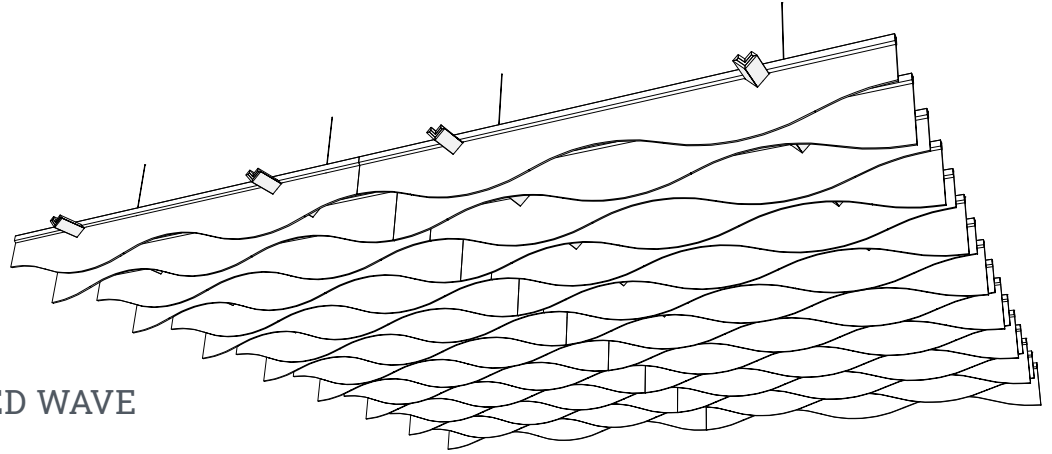

SKINNY BAFL KIT

VARIATIONS

DOUBLE CRESTED WAVE