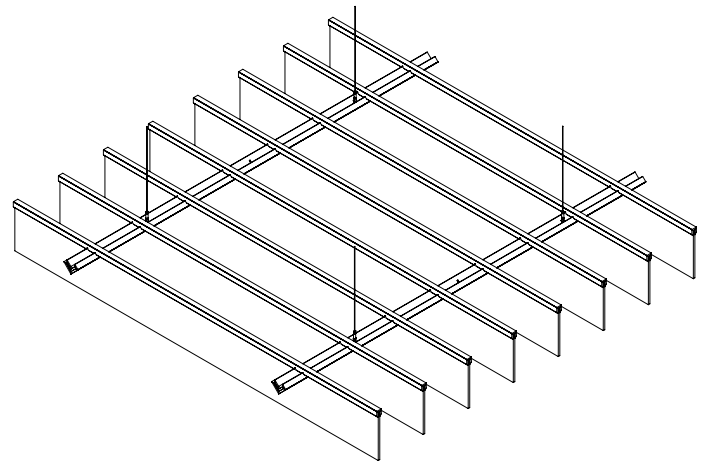

SKINNY BAFL KIT

FLAT BOTTOM