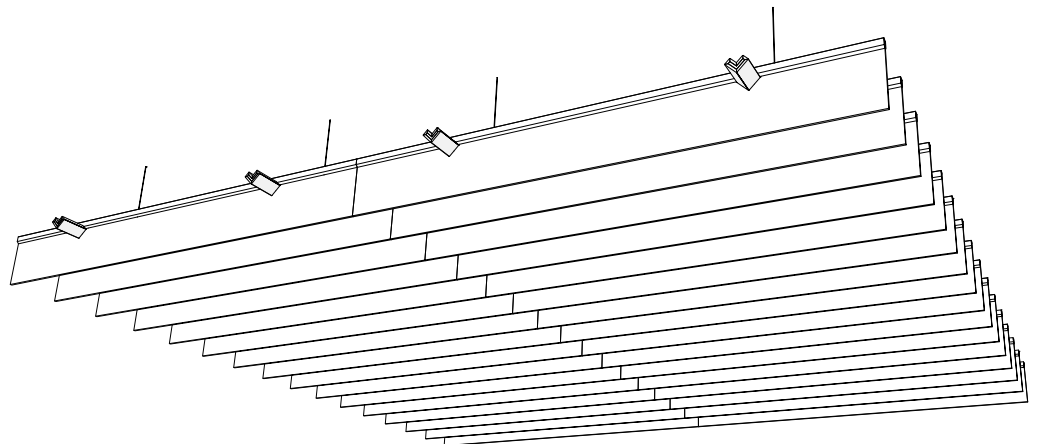

Country of Origin USA

Warranty 2 Years

SKINNY BAFL KIT

VARIATIONS

DOUBLE CRESTED WAVE

SUBTLE WAVE

FLAT BOTTOM

SKINNY BAFL KIT