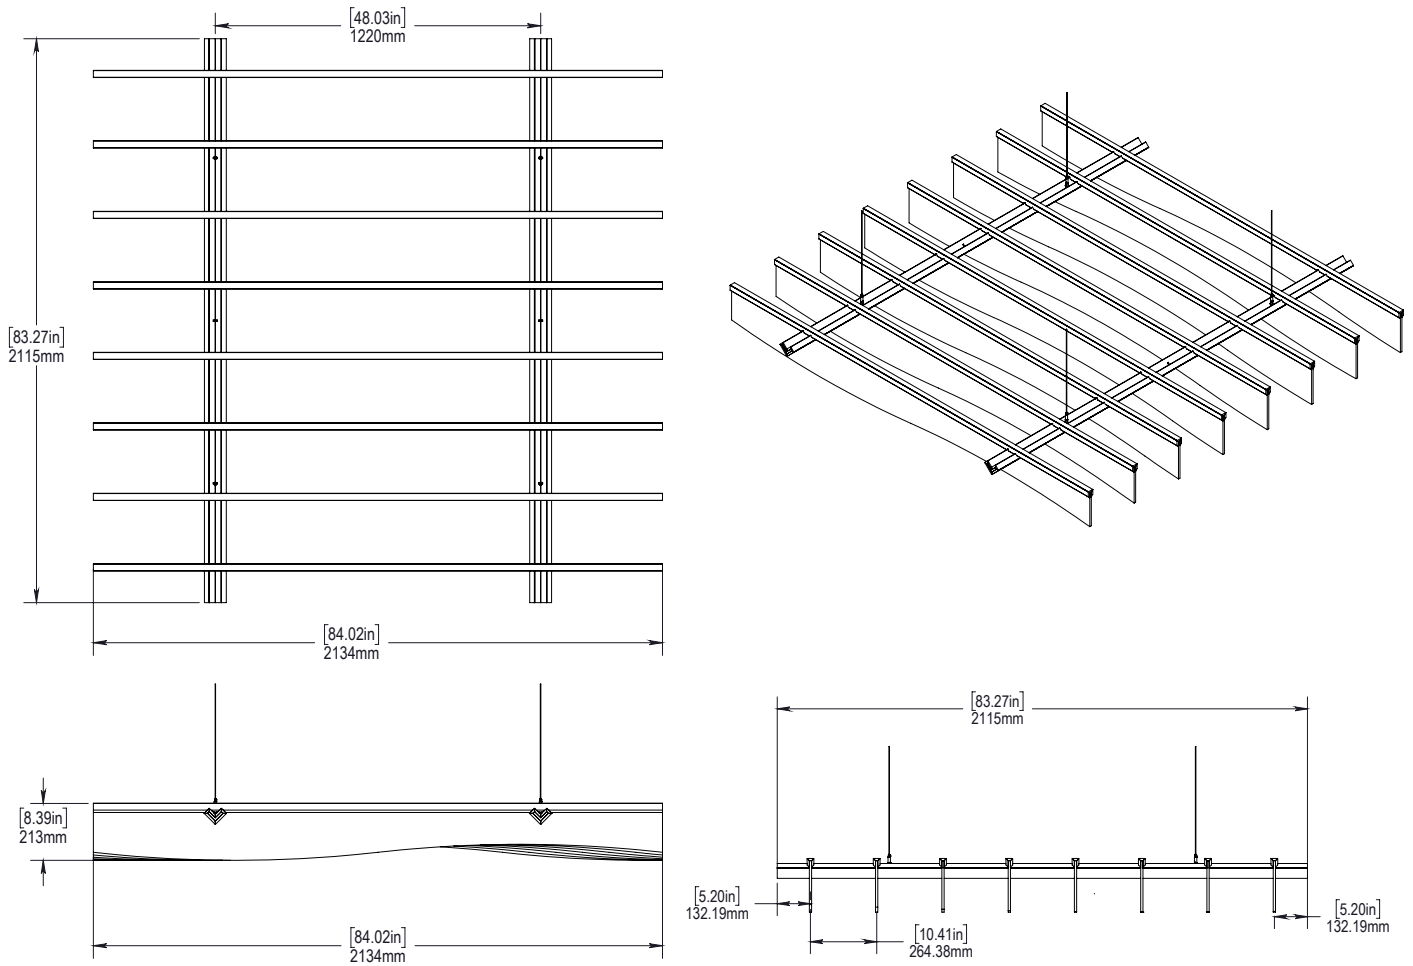

SKINNY BAFL KIT

SUBTLE WAVE