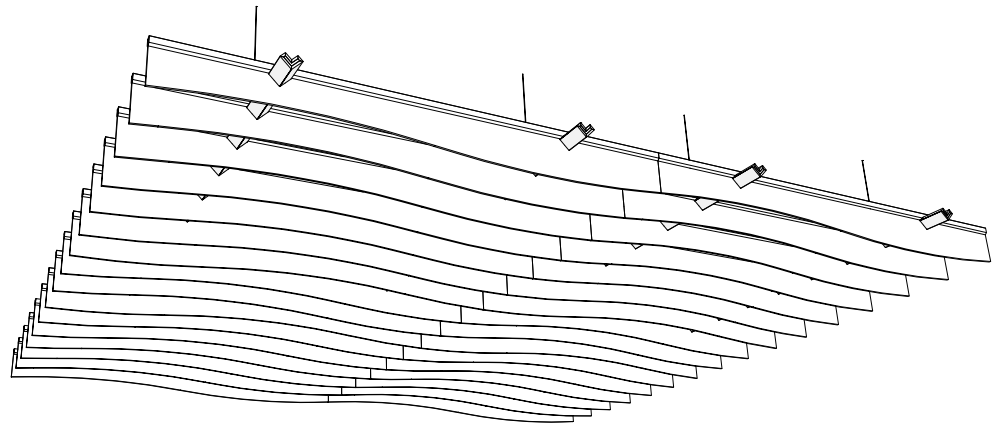

Country of Origin USA

Warranty 2 Years

SKINNY BAFL KIT

VARIATIONS

DOUBLE CRESTED WAVE

SUBTLE WAVE

FLAT BOTTOM

SKINNY BAFL KIT