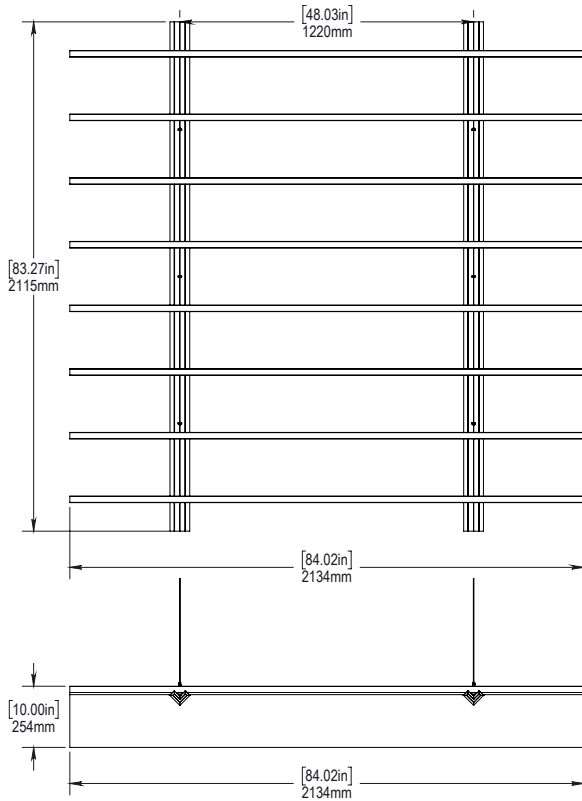

SKINNY BAFL KIT

FLAT BOTTOM