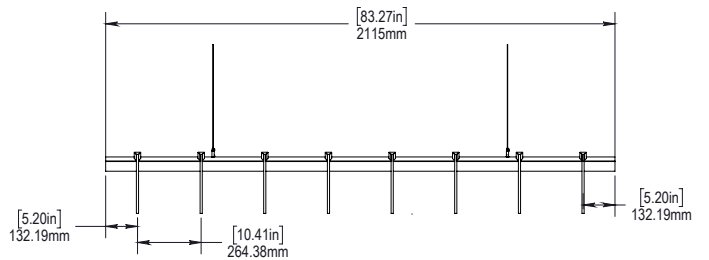

SKINNY BAFL KIT

FLAT BOTTOM