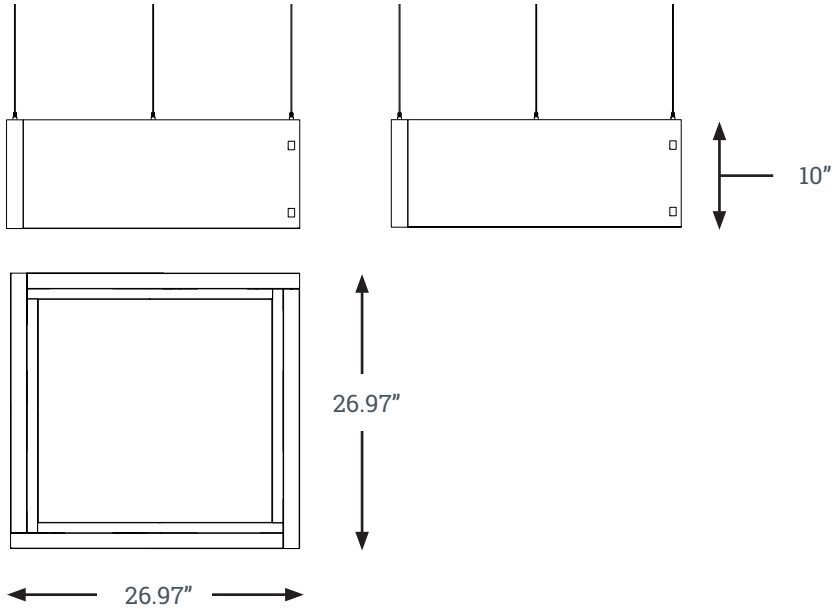

BOX BAFL

AVAILABLE DIMENSIONS

BOX BAFL 2x2- LIT